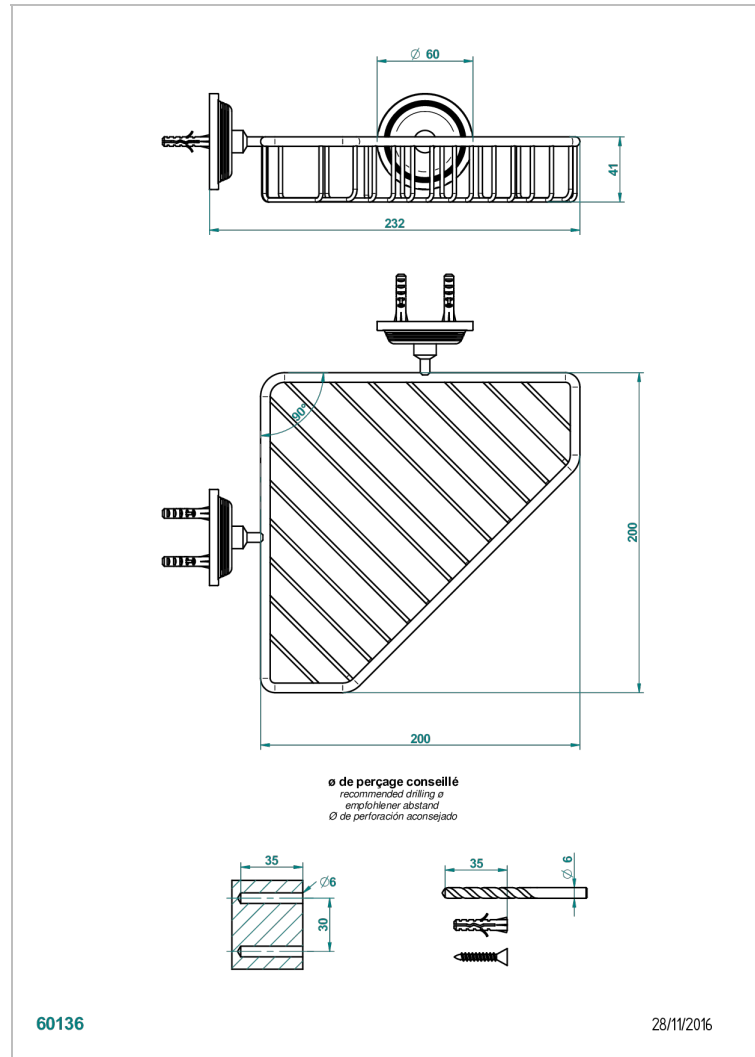

GRAND CENTRAL BLACK ONYX

U9M-3623

Large corner soap basket, wall mounted

THG[®]
PARIS

60136

28/11/2016

CHARACTERISTIC

- Grand central Black Onyx
- Large corner soap basket, wall mounted