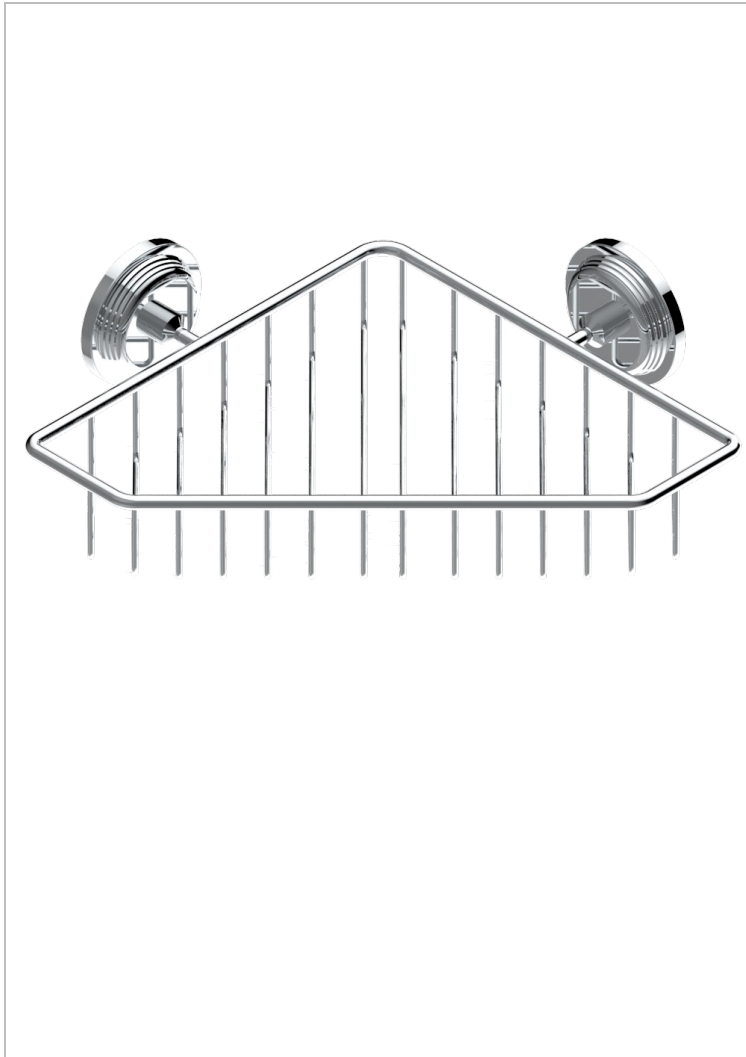

GRAND CENTRAL BLACK ONYX

U9M-3623

Large corner soap basket, wall mounted

THG[®]
PARIS

60136

28/11/2016

CHARACTERISTIC

- Grand central Black Onyx
- Large corner soap basket, wall mounted

AVAILABLE FINITIONS

Black ceram - D30
Blush PVD - H62
Brass color PVD - H49
Brown bronze color PVD - F33
Chrome polished - A02
Copper antique matt, coated - H07

Gold color PVD - H52
Gold mat - F07
Gold polished - F01
Graphite PVD - H64
Light coated bronze - D01
Matt Umber PVD - H67