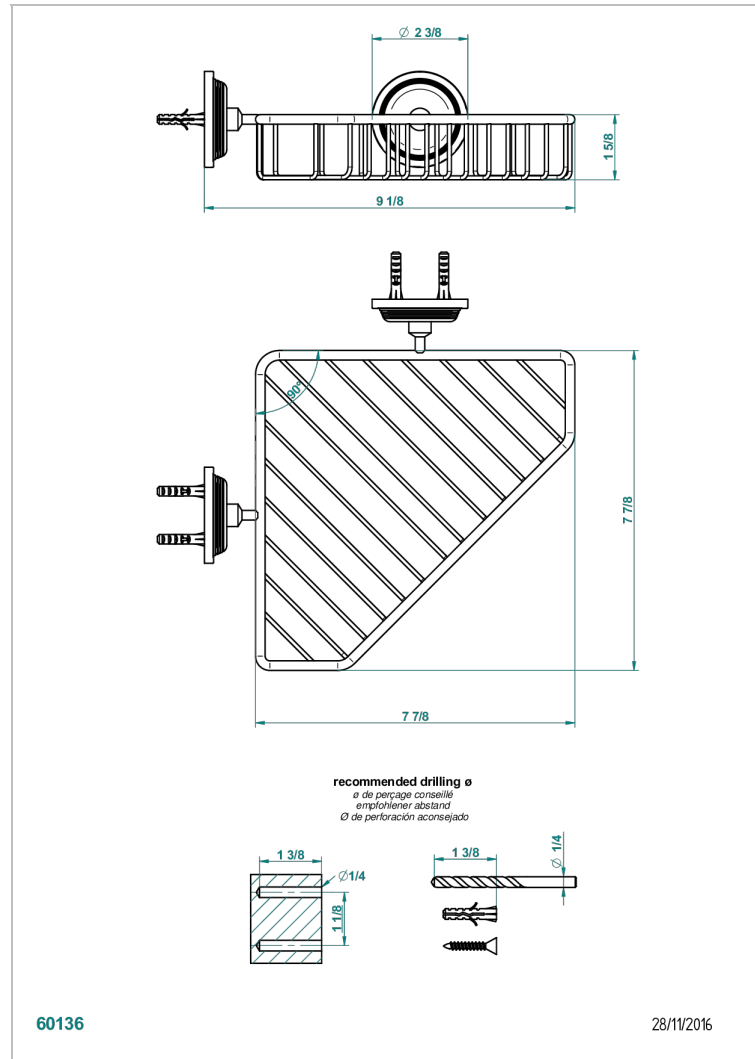

GRAND CENTRAL BLACK ONYX

U9M-3623

Large corner soap basket, wall mounted

THG
PARIS

60136

28/11/2016

CHARACTERISTIC

- Grand central Black Onyx
- Large corner soap basket, wall mounted