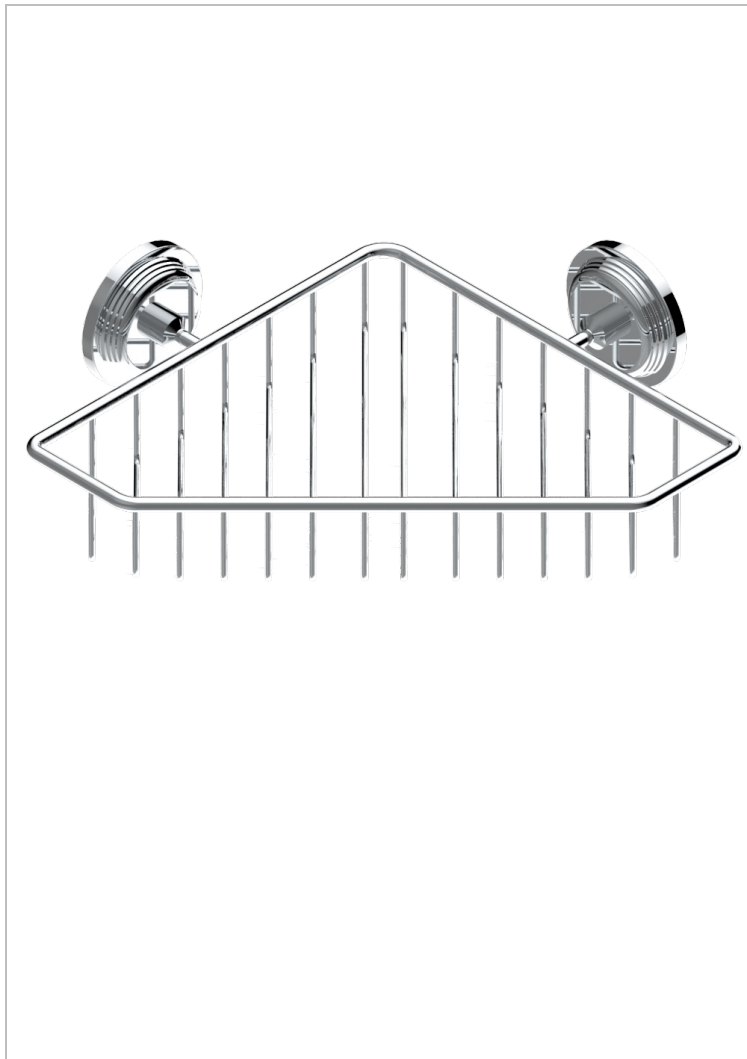

GRAND CENTRAL BLACK ONYX

U9M-3623

Large corner soap basket, wall mounted

THG
PARIS

60136

28/11/2016

CHARACTERISTIC

- Grand central Black Onyx
- Large corner soap basket, wall mounted

Nickel color PVD - H55

Nickel polished - B01

Soft gold - F30

Soft matt gold - F31

Umber PVD - H66