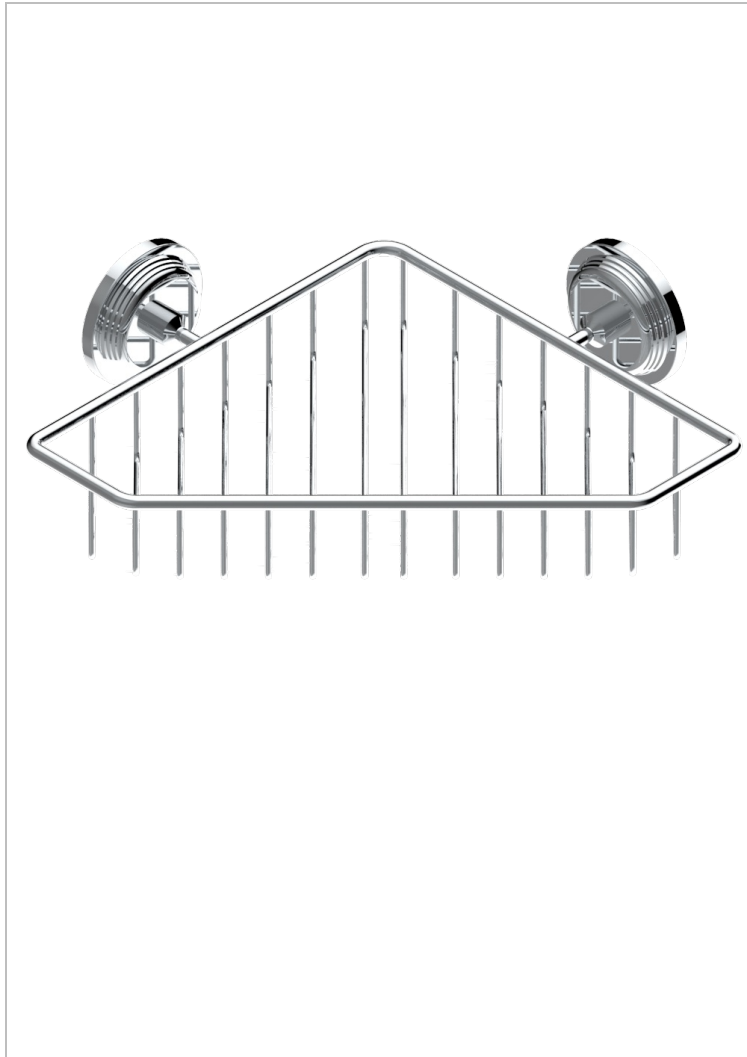

GRAND CENTRAL BLACK ONYX

U9M-3623

Corner soap dish with flanges, 200 x 200 mm

THG[®]
PARIS

60136

28/11/2016

CHARACTERISTIC

- Grand central Black Onyx
- Corner soap dish with flanges, 200 x 200 mm

AVAILABLE FINITIONS

Antique nickel - H28
Black ceram - D30
Blush PVD - H62
Brass color PVD - H49
Brown bronze color PVD - F33
Gold color PVD - H52

Graphite PVD - H64
Lacquered light bronze - D01
Matt Umber PVD - H67
Matt blush PVD - H60
Matt brass color PVD - H50
Matt brown bronze color PVD - F34