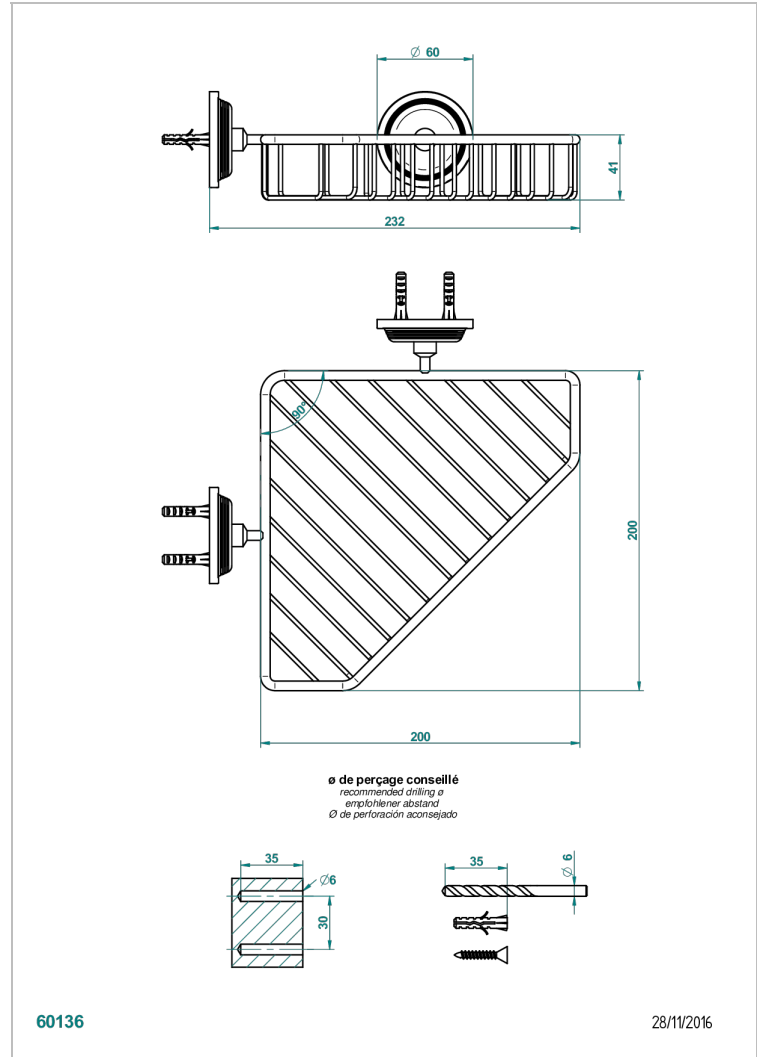

GRAND CENTRAL BLACK ONYX

U9M-3623

Corner soap dish with flanges, 200 x 200 mm

THG[®]
PARIS

60136

28/11/2016

CHARACTERISTIC

- Grand central Black Onyx
- Corner soap dish with flanges, 200 x 200 mm