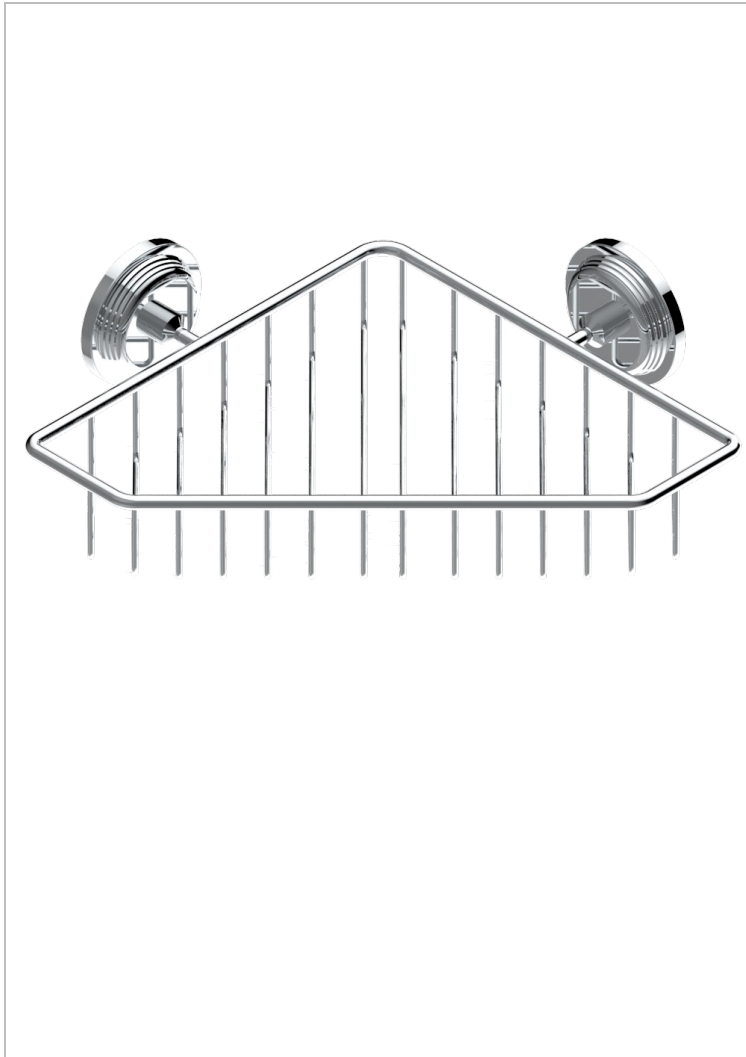

GRAND CENTRAL BLACK ONYX

U9M-3623

Corner soap dish with flanges, 200 x 200 mm

60136

28/11/2016

CHARACTERISTIC

- Grand central Black Onyx
- Corner soap dish with flanges, 200 x 200 mm

AVAILABLE FINITIONS

Antique nickel - H28
Black ceram - D30
Blush PVD - H62
Brass color PVD - H49
Brown bronze color PVD - F33
Gold color PVD - H52

Graphite PVD - H64
Lacquered light bronze - D01
Matt Umber PVD - H67
Matt blush PVD - H60
Matt brass color PVD - H50
Matt brown bronze color PVD - F34