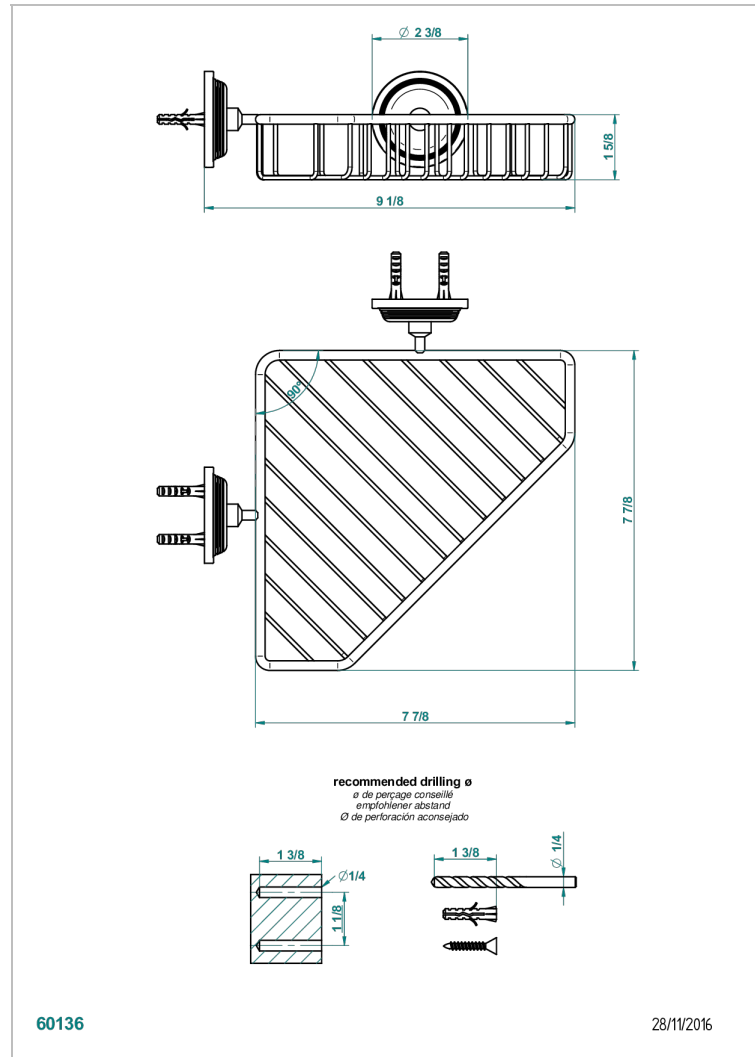

GRAND CENTRAL BLACK ONYX

U9M-3623

Corner soap dish with flanges, 200 x 200 mm

60136

28/11/2016

CHARACTERISTIC

- Grand central Black Onyx
- Corner soap dish with flanges, 200 x 200 mm

AVAILABLE FINITIONS