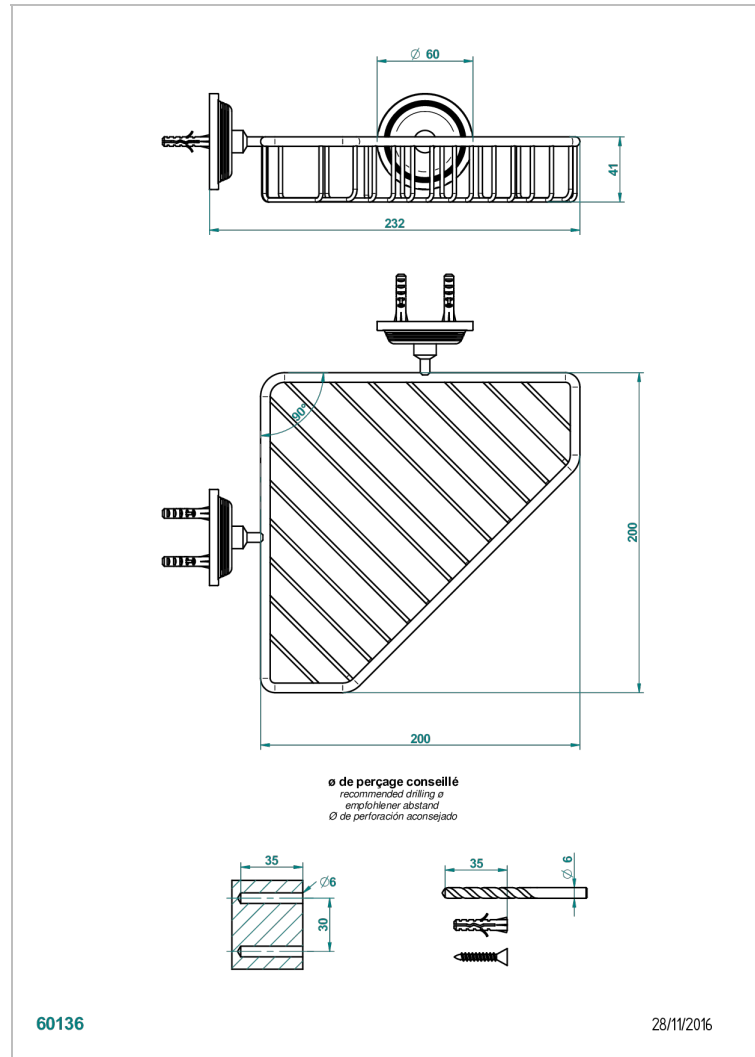

GRAND CENTRAL BLACK ONYX

U9M-3623

Corner soap dish with flanges, 200 x 200 mm

THG[®]
PARIS

CHARACTERISTIC

- Grand central Black Onyx
- Corner soap dish with flanges, 200 x 200 mm

AVAILABLE FINITIONS

Antique nickel - H28
Black ceram - D30
Blush PVD - H62
Brass color PVD - H49
Brown bronze color PVD - F33
Gold color PVD - H52