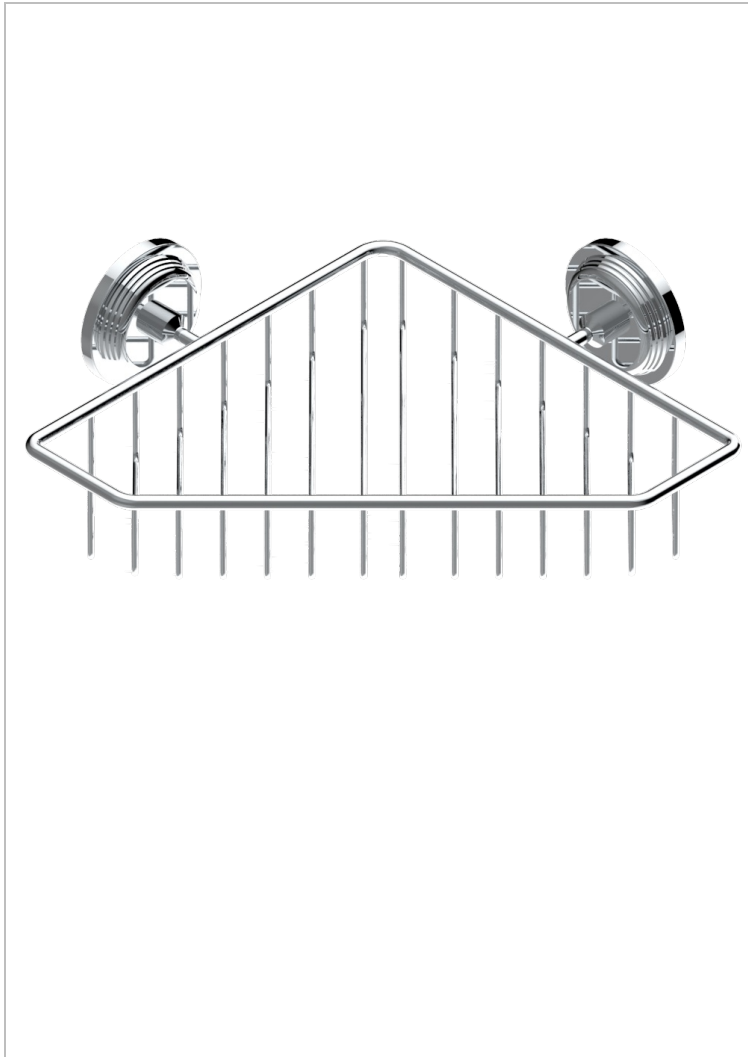

GRAND CENTRAL BLACK ONYX

U9M-3623

Corner soap dish with flanges, 200 x 200 mm

THG[®]
PARIS

CHARACTERISTIC

- Grand central Black Onyx
- Corner soap dish with flanges, 200 x 200 mm

AVAILABLE FINITIONS

Antique nickel - H28
Black ceram - D30
Blush PVD - H62
Brass color PVD - H49
Brown bronze color PVD - F33
Gold color PVD - H52

Graphite PVD - H64
Lacquered light bronze - D01
Matt Umber PVD - H67
Matt blush PVD - H60
Matt brass color PVD - H50
Matt brown bronze color PVD - F34

Matt chrome - C02
Matt gold - F07
Matt gold color PVD - H53
Matt graphite PVD - H65
Matt nickel (color finish) - C01
Matt nickel color PVD - H56

Natural smoked Brass - A13
Nickel color PVD - H55
Polished chrome (color finish) - A02
Polished gold (color finish) - F01
Polished nickel - B01
Soft gold - F30

Soft matt gold - F31
Umber PVD - H66
Varnished matt antique red copper (color finish) - H07