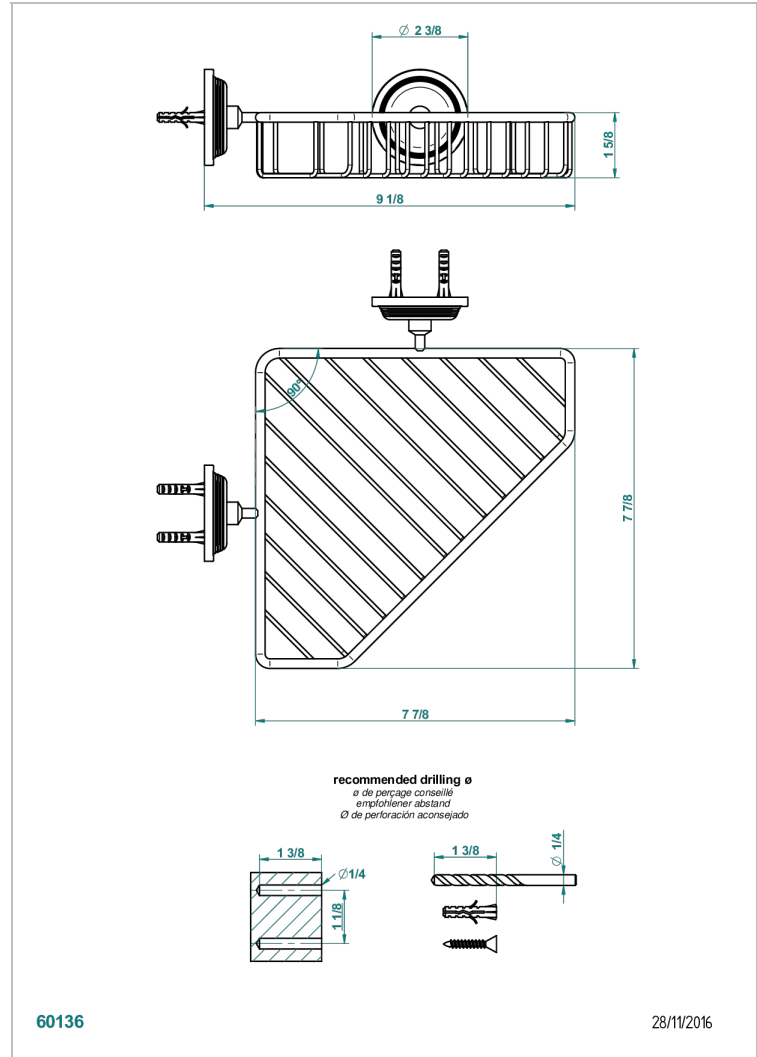

GRAND CENTRAL BLACK ONYX

U9M-3623

Corner soap dish with flanges, 200 x 200 mm

60136

28/11/2016

CHARACTERISTIC

- Grand central Black Onyx
- Corner soap dish with flanges, 200 x 200 mm

AVAILABLE FINITIONS