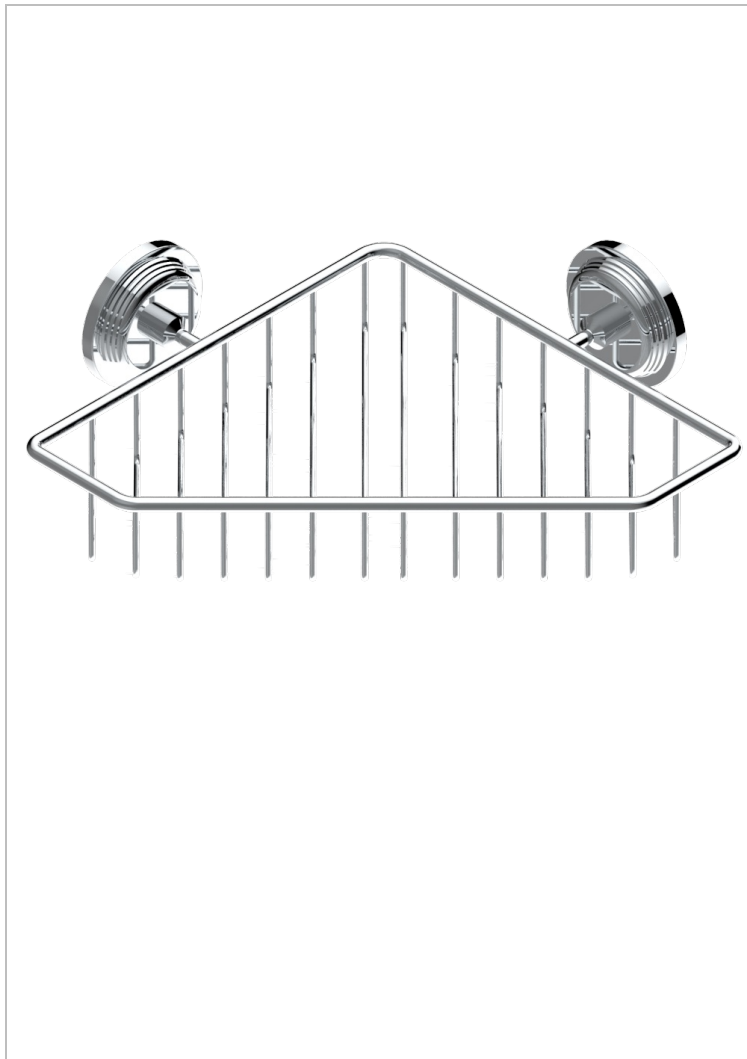

# GRAND CENTRAL METAL WITH LEVER HANDLES

U9L-3623

Large corner soap basket, wall mounted

THG<sup>®</sup>  
PARIS

## CHARACTERISTIC

- Grand central Metal with lever handles
- Large corner soap basket, wall mounted