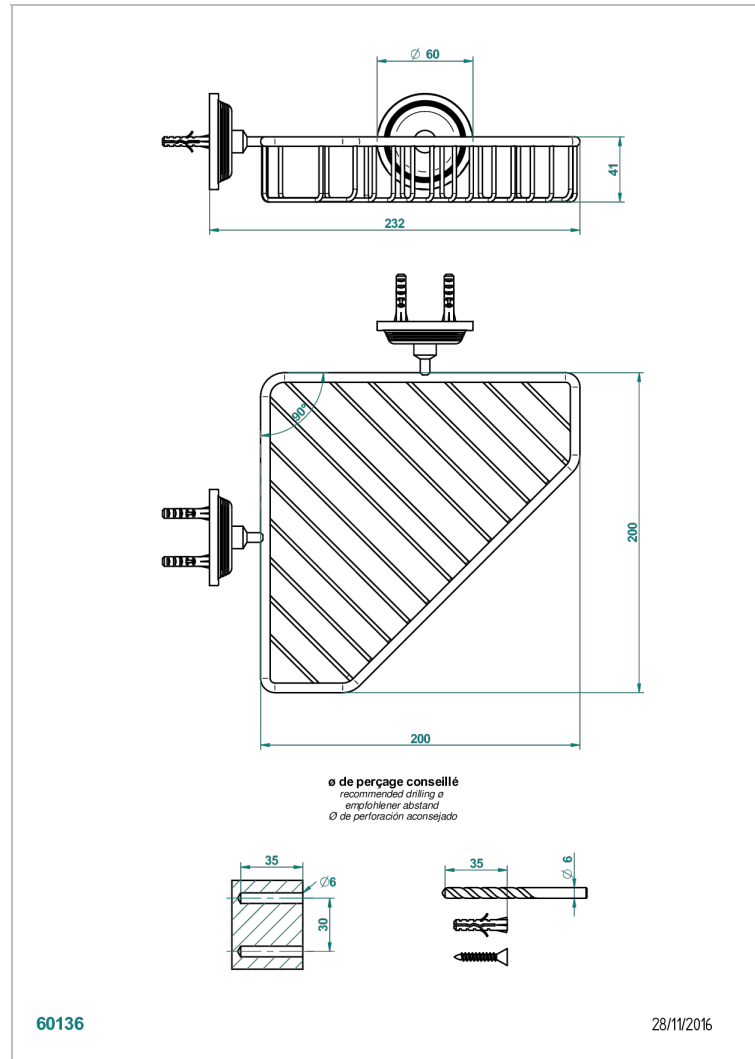

# GRAND CENTRAL METAL WITH LEVER HANDLES

U9L-3623

Large corner soap basket, wall mounted

THG<sup>®</sup>  
PARIS

## CHARACTERISTIC

- Grand central Metal with lever handles
- Large corner soap basket, wall mounted