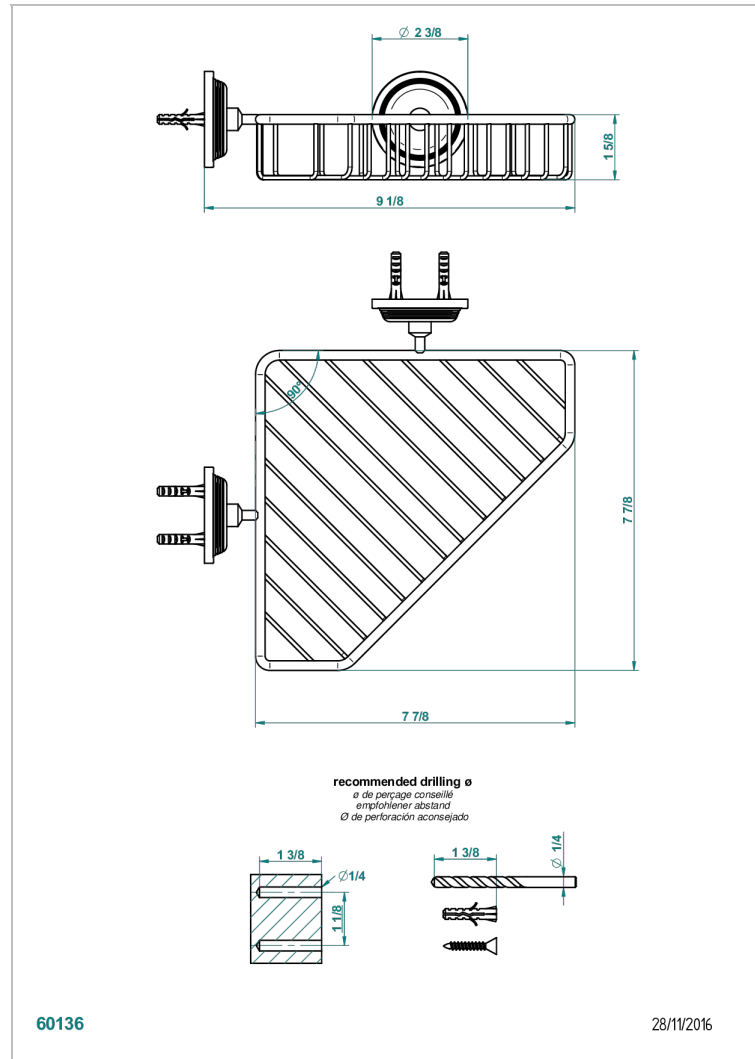

GRAND CENTRAL METAL WITH LEVER HANDLES

U9L-3623

Large corner soap basket, wall mounted

THG[®]
PARIS

CHARACTERISTIC

- Grand central Metal with lever handles
- Large corner soap basket, wall mounted

AVAILABLE FINITIONS