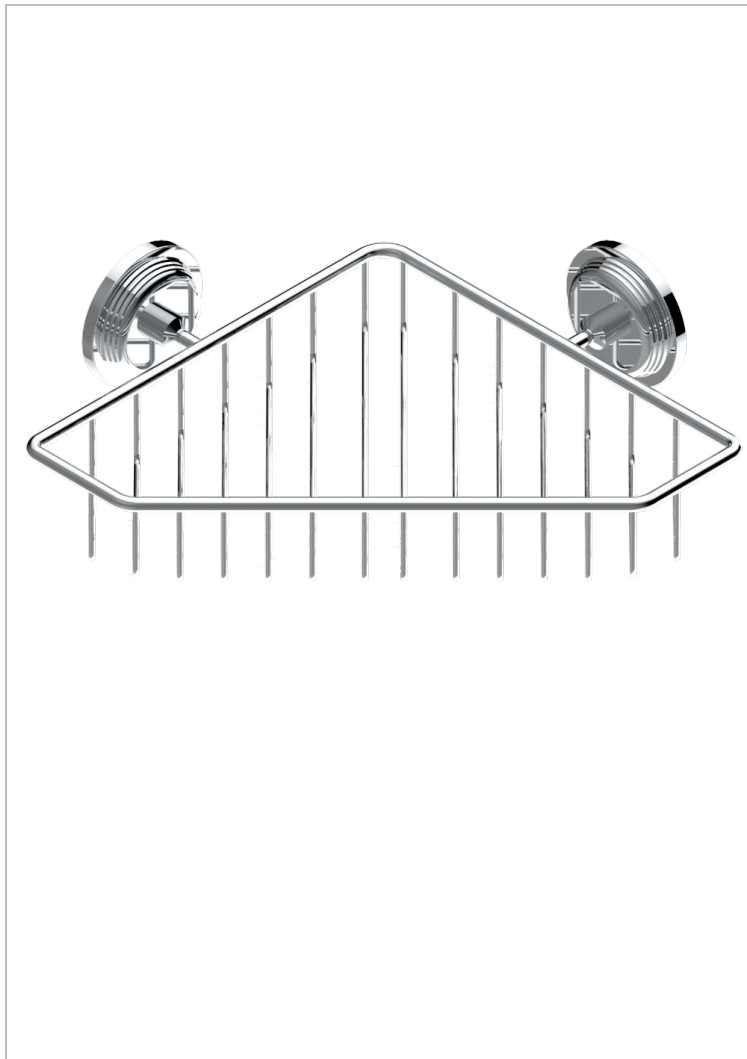

GRAND CENTRAL METAL WITH LEVER HANDLES

U9L-3623

Large corner soap basket, wall mounted

THG[®]
PARIS

CHARACTERISTIC

- Grand central Metal with lever handles
- Large corner soap basket, wall mounted

AVAILABLE FINITIONS

Polished chrome with gold inlay - GA1
Soft gold - F30
Soft matt gold - F31
Umber PVD - H66