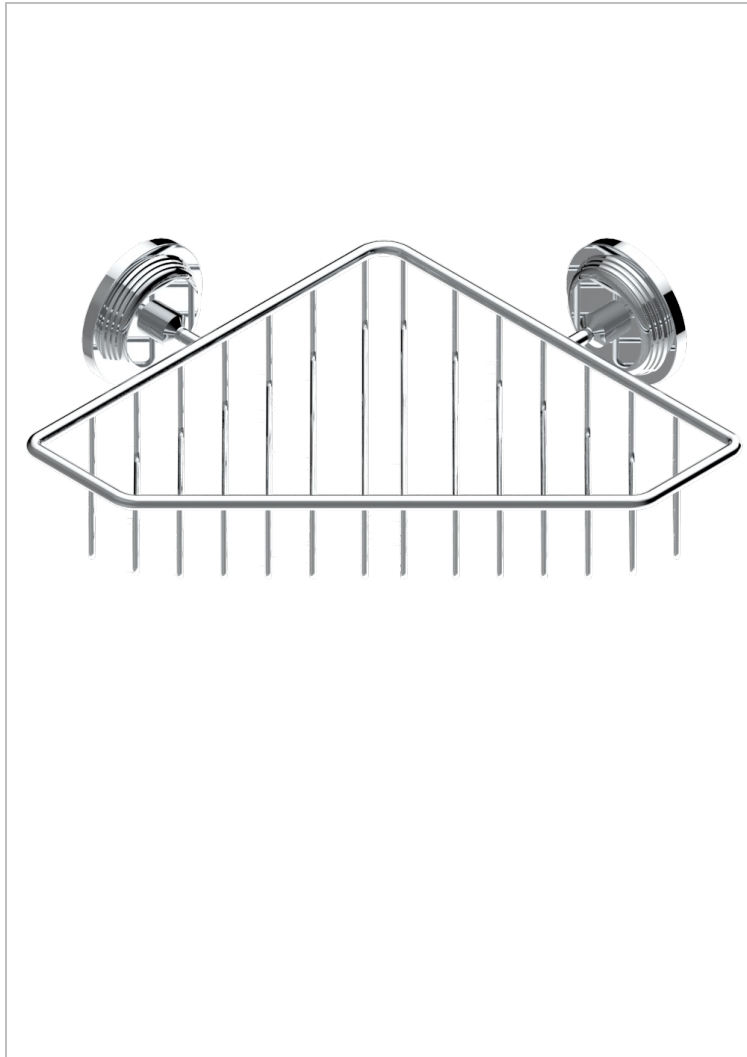

GRAND CENTRAL METAL WITH LEVER

U9L-3623

Corner soap dish with flanges, 200 x 200 mm

CHARACTERISTIC

- Grand central Metal with lever
- Corner soap dish with flanges, 200 x 200 mm

AVAILABLE FINITIONS

Antique nickel - H28
Black ceram - D30
Blush PVD - H62
Brass color PVD - H49
Brown bronze color PVD - F33
Gold color PVD - H52

Graphite PVD - H64
Lacquered light bronze - D01
Matt Umber PVD - H67
Matt blush PVD - H60
Matt brass color PVD - H50
Matt brown bronze color PVD - F34

Matt chrome - C02
Matt gold - F07
Matt gold color PVD - H53
Matt graphite PVD - H65
Matt nickel (color finish) - C01
Matt nickel color PVD - H56

Natural smoked Brass - A13
Nickel color PVD - H55
Polished chrome (color finish) - A02
Polished chrome with gold inlay - GA1
Polished gold (color finish) - F01
Polished nickel - B01

Soft gold - F30
Soft matt gold - F31
Umber PVD - H66
Varnished matt antique red copper (color finish) - H07