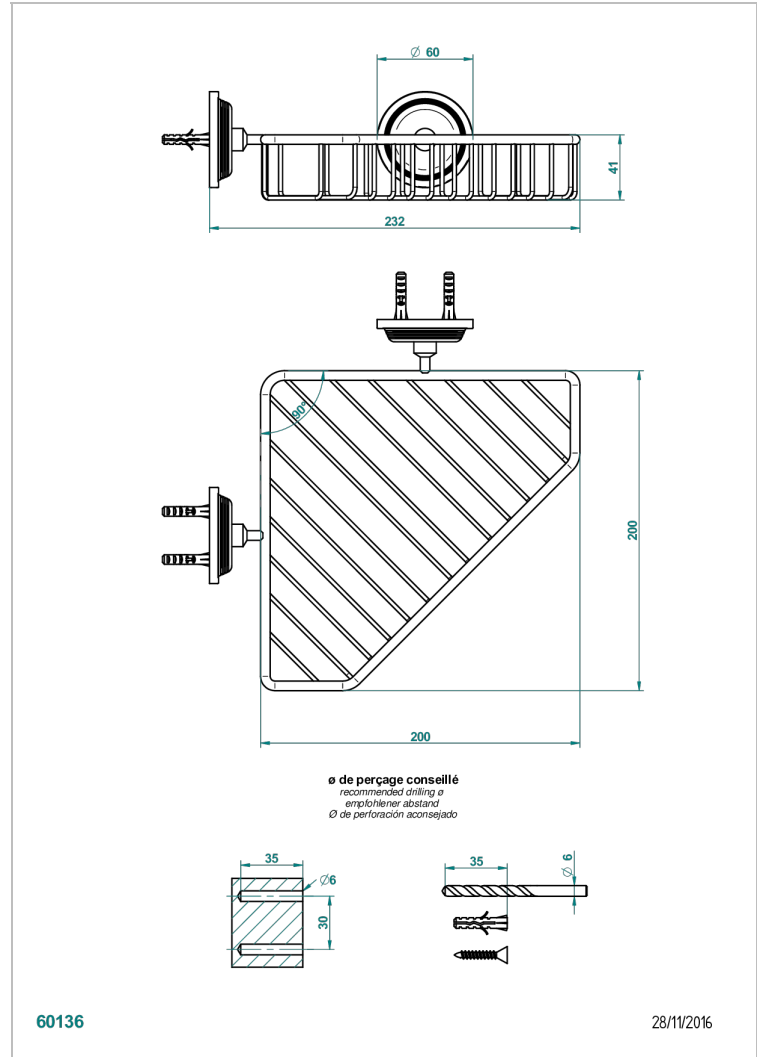

GRAND CENTRAL METAL WITH LEVER

U9L-3623

Corner soap dish with flanges, 200 x 200 mm

CHARACTERISTIC

- Grand central Metal with lever
- Corner soap dish with flanges, 200 x 200 mm

AVAILABLE FINITIONS

Antique nickel - H28
Black ceram - D30
Blush PVD - H62
Brass color PVD - H49
Brown bronze color PVD - F33
Gold color PVD - H52