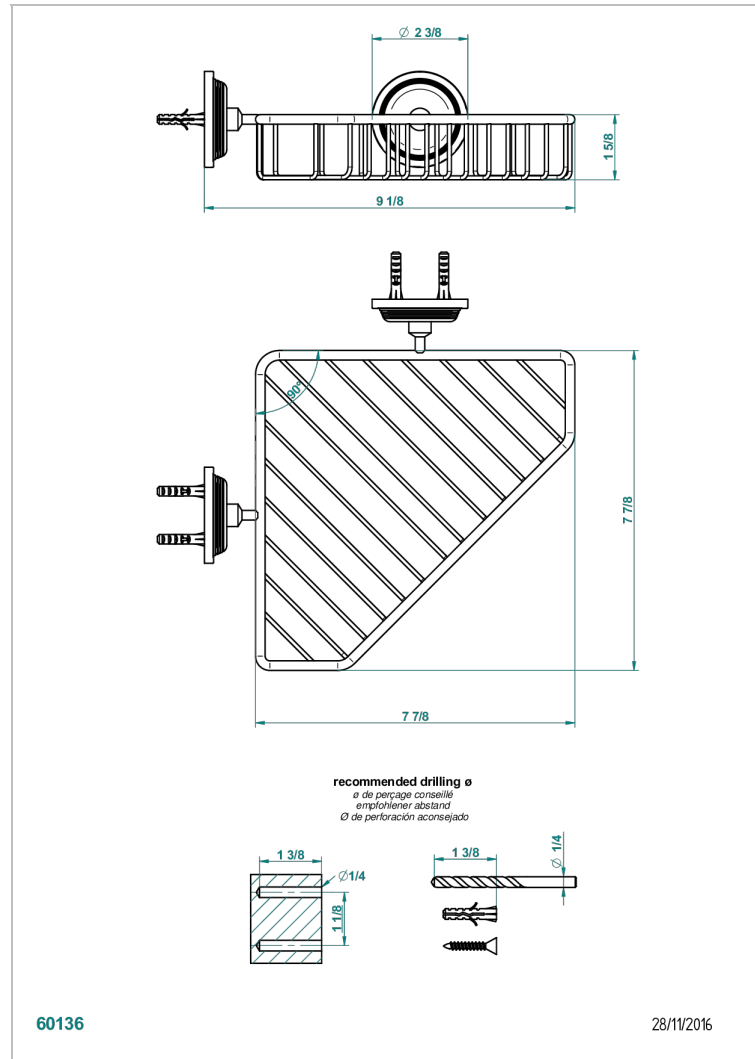

GRAND CENTRAL METAL WITH LEVER

U9L-3623

Corner soap dish with flanges, 200 x 200 mm

60136

28/11/2016

CHARACTERISTIC

- Grand central Metal with lever
- Corner soap dish with flanges, 200 x 200 mm

AVAILABLE FINITIONS