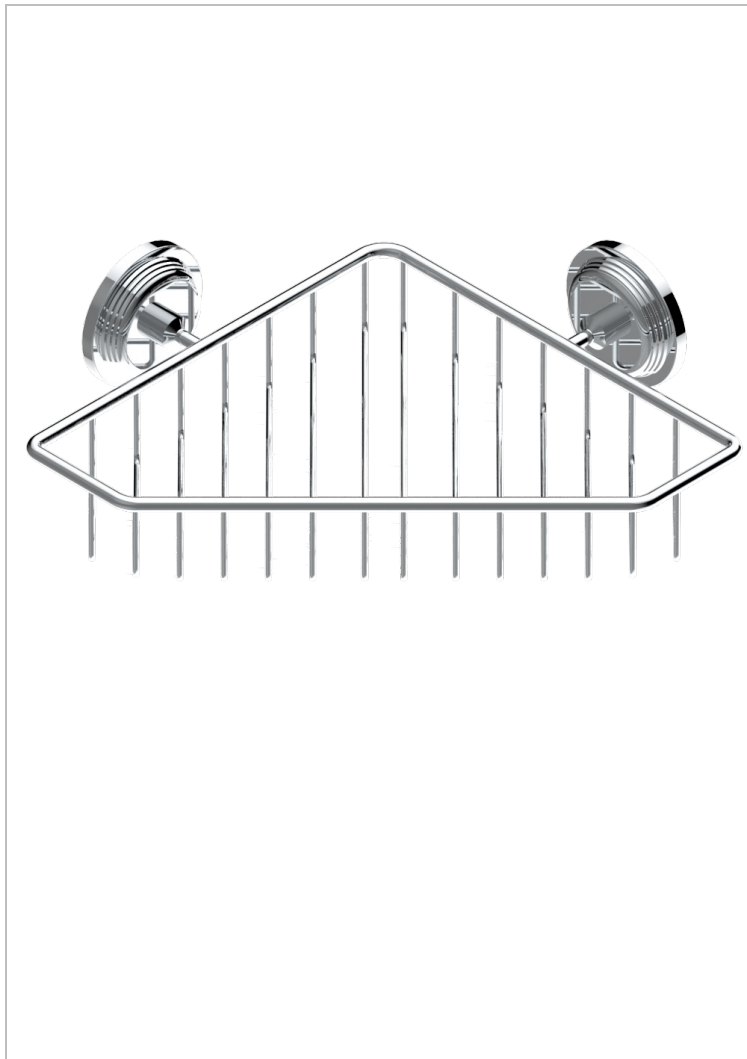

GRAND CENTRAL METAL WITH LEVER

U9L-3623

Corner soap dish with flanges, 200 x 200 mm

60136

28/11/2016

CHARACTERISTIC

- Grand central Metal with lever
- Corner soap dish with flanges, 200 x 200 mm

AVAILABLE FINITIONS

Antique nickel - H28
Black ceram - D30
Blush PVD - H62
Brass color PVD - H49
Brown bronze color PVD - F33
Gold color PVD - H52

Graphite PVD - H64
Lacquered light bronze - D01
Matt Umber PVD - H67
Matt blush PVD - H60
Matt brass color PVD - H50
Matt brown bronze color PVD - F34