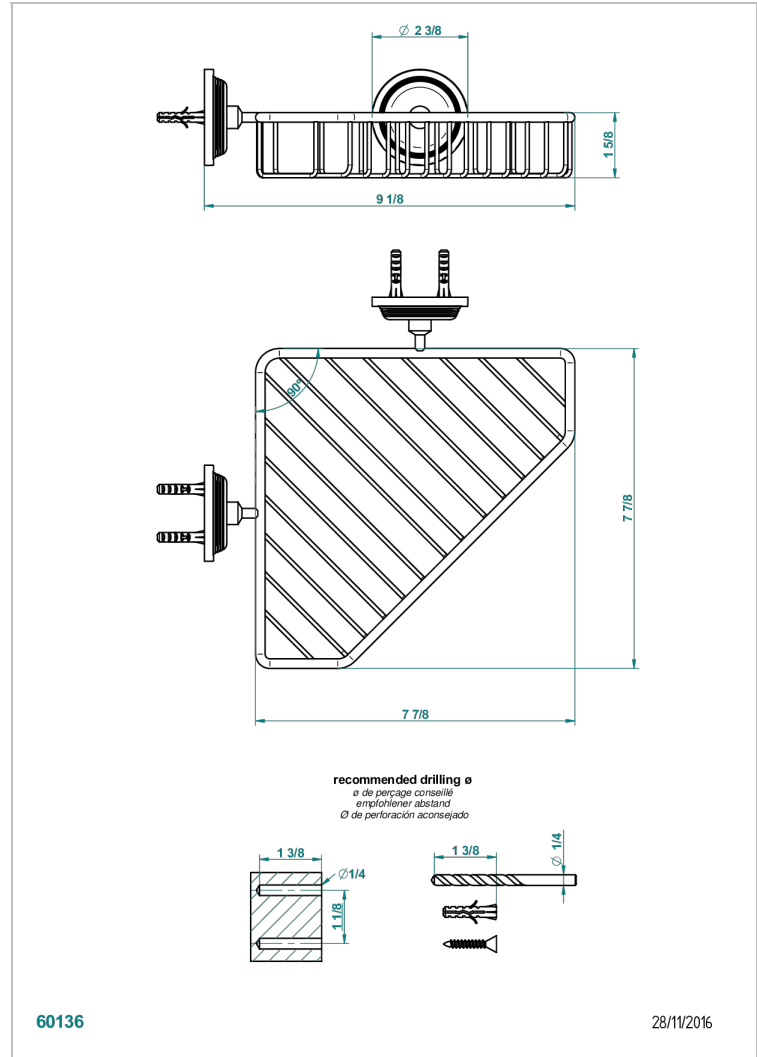

# GRAND CENTRAL METAL WITH LEVER

U9L-3623

Corner soap dish with flanges, 200 x 200 mm

60136

28/11/2016

## CHARACTERISTIC

- Grand central Metal with lever
- Corner soap dish with flanges, 200 x 200 mm