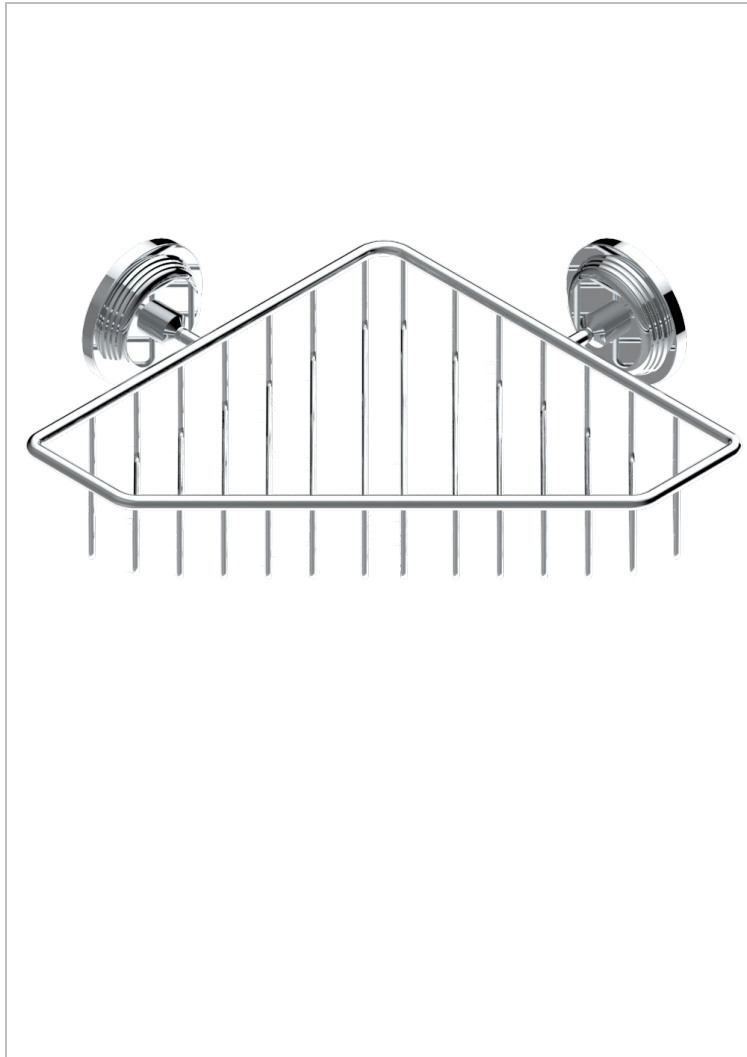

# GRAND CENTRAL METAL WITH LEVER

U9L-3623

Corner soap dish with flanges, 200 x 200 mm

60136

28/11/2016

## CHARACTERISTIC

- Grand central Metal with lever
- Corner soap dish with flanges, 200 x 200 mm

## AVAILABLE FINITIONS

Antique nickel - H28  
Black ceram - D30  
Blush PVD - H62  
Brass color PVD - H49  
Brown bronze color PVD - F33  
Gold color PVD - H52

Graphite PVD - H64  
Lacquered light bronze - D01  
Matt Umber PVD - H67  
Matt blush PVD - H60  
Matt brass color PVD - H50  
Matt brown bronze color PVD - F34