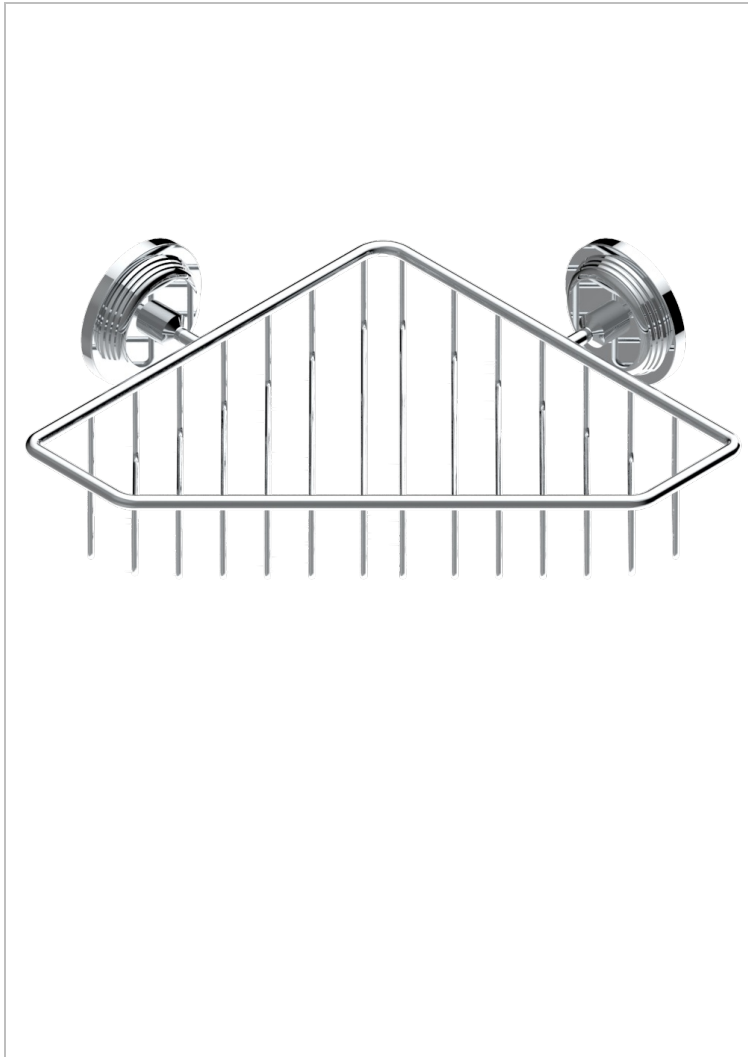

GRAND CENTRAL METAL

U9K-3623

Corner soap dish with flanges, 200 x 200 mm

CHARACTERISTIC

- Grand central Metal
- Corner soap dish with flanges, 200 x 200 mm

AVAILABLE FINITIONS

Antique nickel - H28
Black ceram - D30
Blush PVD - H62
Brass color PVD - H49
Brown bronze color PVD - F33
Gold color PVD - H52

Graphite PVD - H64
Lacquered light bronze - D01
Matt Umber PVD - H67
Matt blush PVD - H60
Matt brass color PVD - H50
Matt brown bronze color PVD - F34

Matt chrome - C02
Matt gold - F07
Matt gold color PVD - H53
Matt graphite PVD - H65
Matt nickel (color finish) - C01
Matt nickel color PVD - H56

Natural smoked Brass - A13
Nickel color PVD - H55
Polished chrome (color finish) - A02
Polished chrome with gold inlay - GA1
Polished gold (color finish) - F01
Polished nickel - B01

Soft gold - F30
Soft matt gold - F31
Umber PVD - H66
Varnished matt antique red copper (color finish) - H07