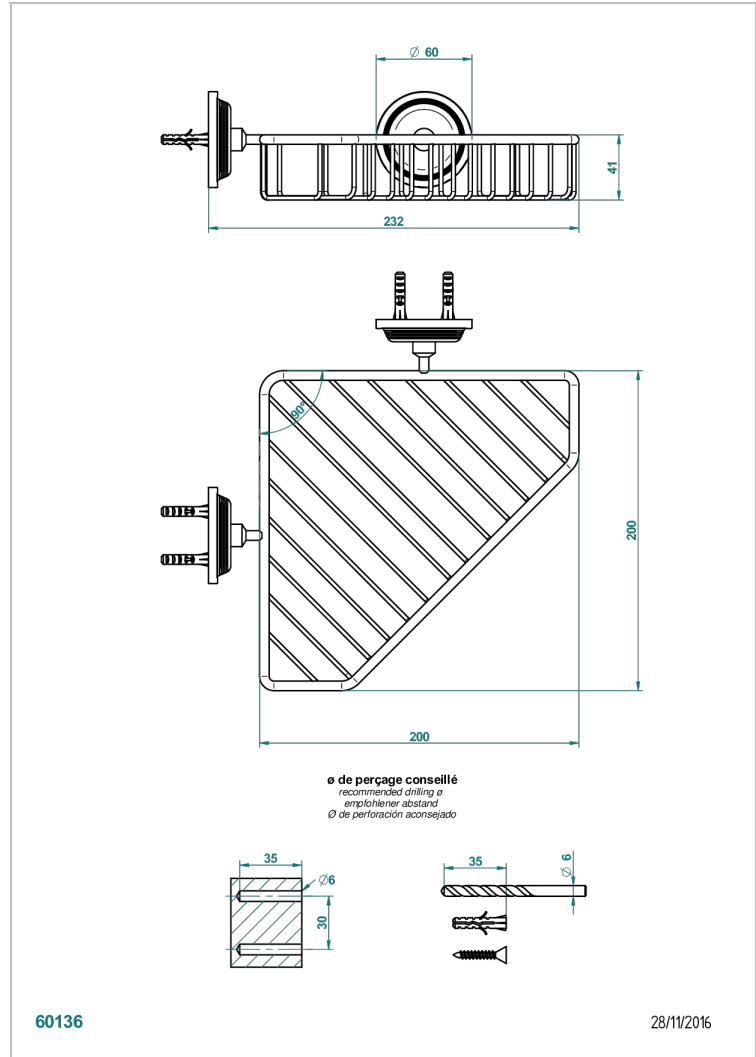

GRAND CENTRAL METAL

U9K-3623

Corner soap dish with flanges, 200 x 200 mm

CHARACTERISTIC

- Grand central Metal
- Corner soap dish with flanges, 200 x 200 mm

AVAILABLE FINITIONS

Antique nickel - H28
Black ceram - D30
Blush PVD - H62
Brass color PVD - H49
Brown bronze color PVD - F33
Gold color PVD - H52