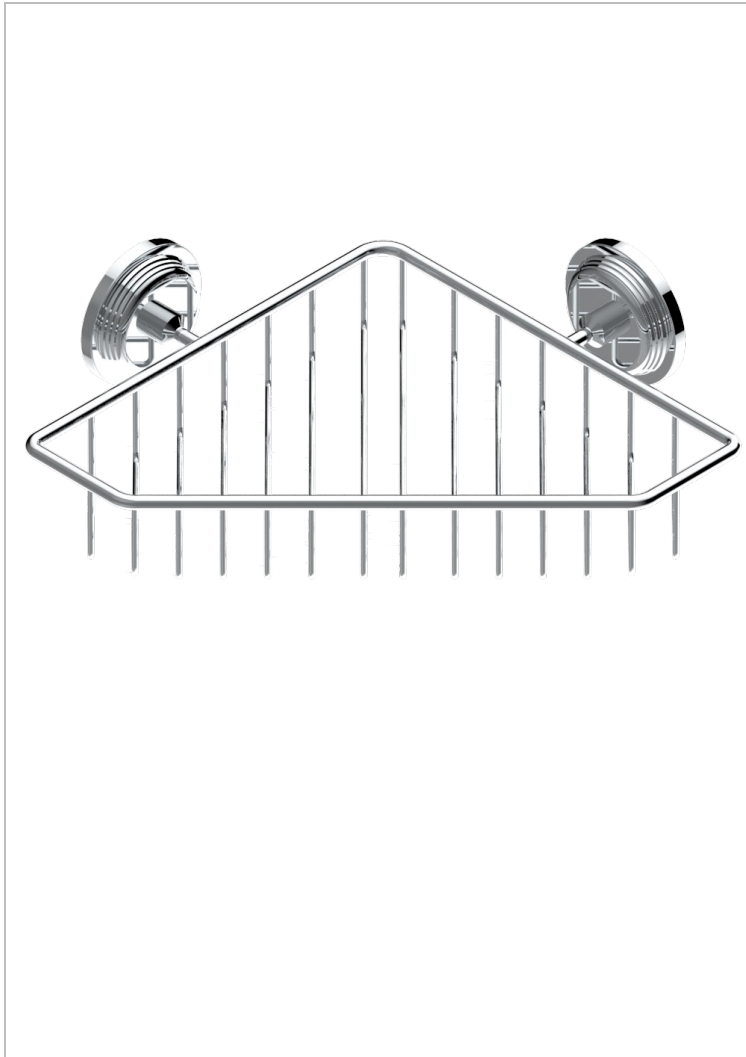

# GRAND CENTRAL METAL

U9K-3623

Corner soap dish with flanges, 200 x 200 mm

60136

28/11/2016

## CHARACTERISTIC

- Grand central Metal
- Corner soap dish with flanges, 200 x 200 mm

## AVAILABLE FINITIONS

Antique nickel - H28  
Black ceram - D30  
Blush PVD - H62  
Brass color PVD - H49  
Brown bronze color PVD - F33  
Gold color PVD - H52

Graphite PVD - H64  
Lacquered light bronze - D01  
Matt Umber PVD - H67  
Matt blush PVD - H60  
Matt brass color PVD - H50  
Matt brown bronze color PVD - F34