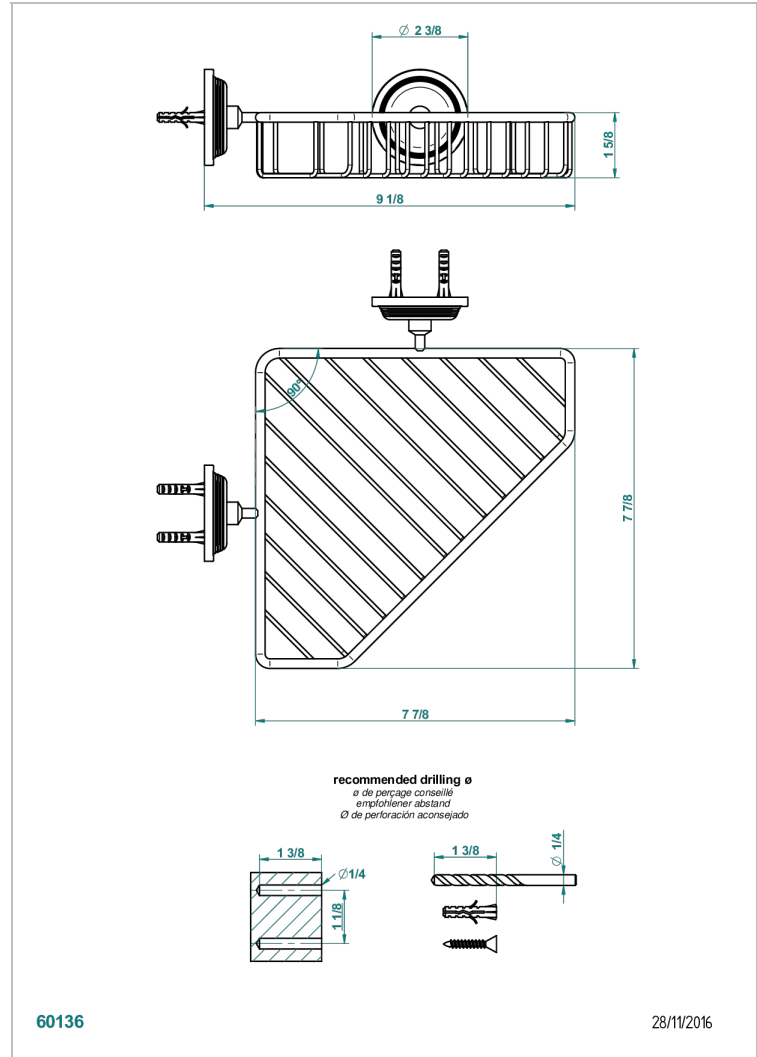

# GRAND CENTRAL METAL

U9K-3623

Corner soap dish with flanges, 200 x 200 mm

60136

28/11/2016

## CHARACTERISTIC

- Grand central Metal
- Corner soap dish with flanges, 200 x 200 mm