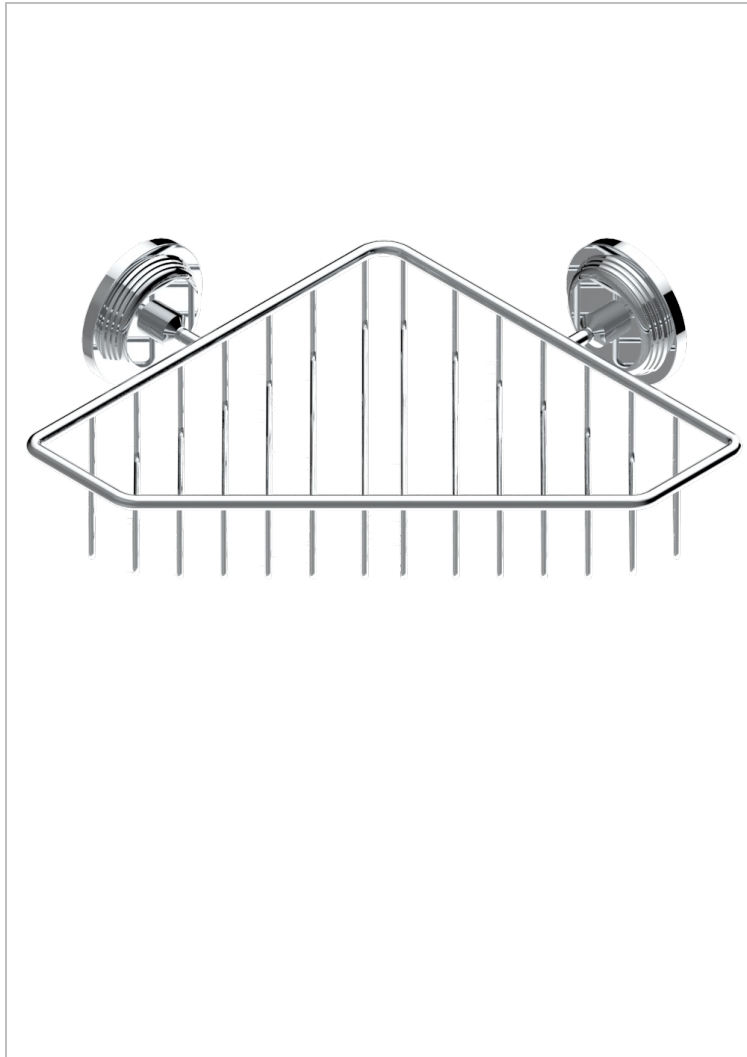

GRAND CENTRAL METAL

U9K-3623

Corner soap dish with flanges, 200 x 200 mm

THG[®]
PARIS

60136

28/11/2016

CHARACTERISTIC

- Grand central Metal
- Corner soap dish with flanges, 200 x 200 mm

AVAILABLE FINITIONS

Antique nickel - H28
Black ceram - D30
Blush PVD - H62
Brass color PVD - H49
Brown bronze color PVD - F33
Gold color PVD - H52

Graphite PVD - H64
Lacquered light bronze - D01
Matt Umber PVD - H67
Matt blush PVD - H60
Matt brass color PVD - H50
Matt brown bronze color PVD - F34