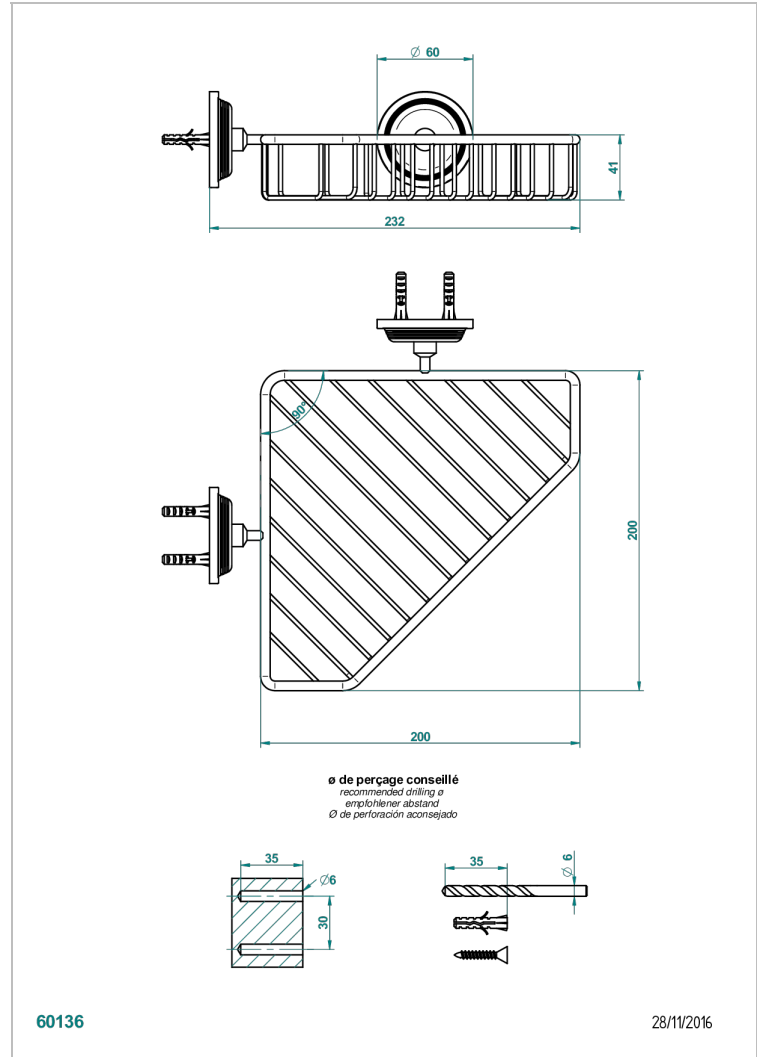

GRAND CENTRAL METAL

U9K-3623

Corner soap dish with flanges, 200 x 200 mm

THG[®]
PARIS

60136

28/11/2016

CHARACTERISTIC

- Grand central Metal
- Corner soap dish with flanges, 200 x 200 mm