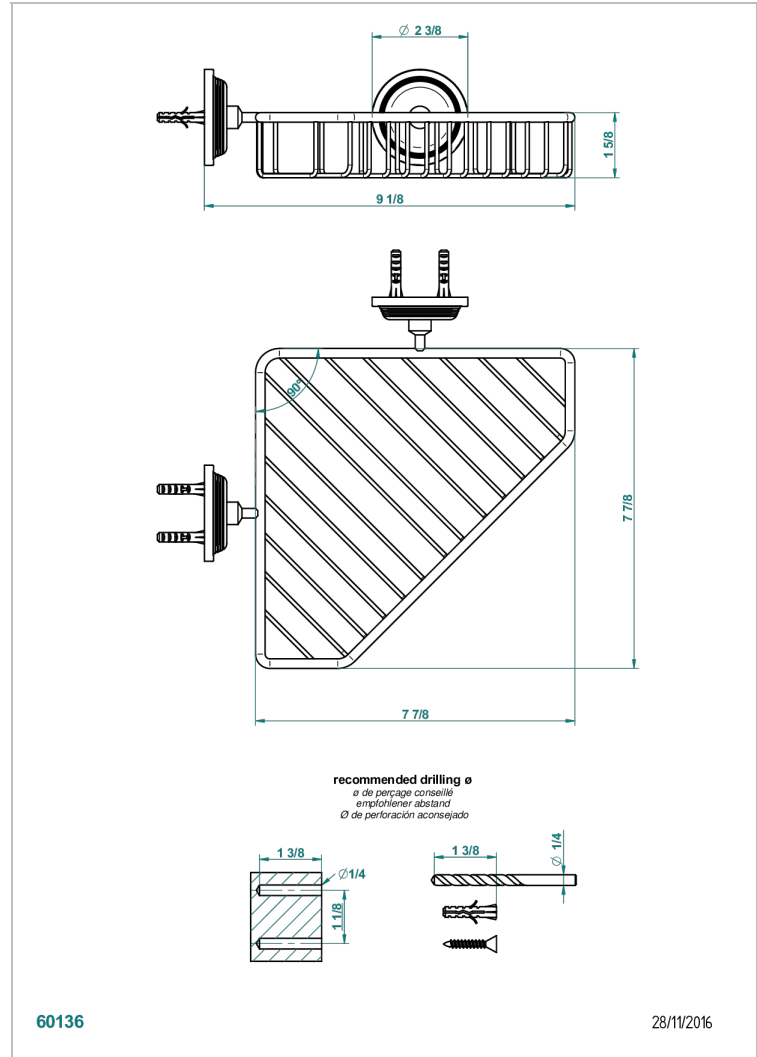

GRAND CENTRAL METAL

U9K-3623

Corner soap dish with flanges, 200 x 200 mm

60136

28/11/2016

CHARACTERISTIC

- Grand central Metal
- Corner soap dish with flanges, 200 x 200 mm

AVAILABLE FINITIONS