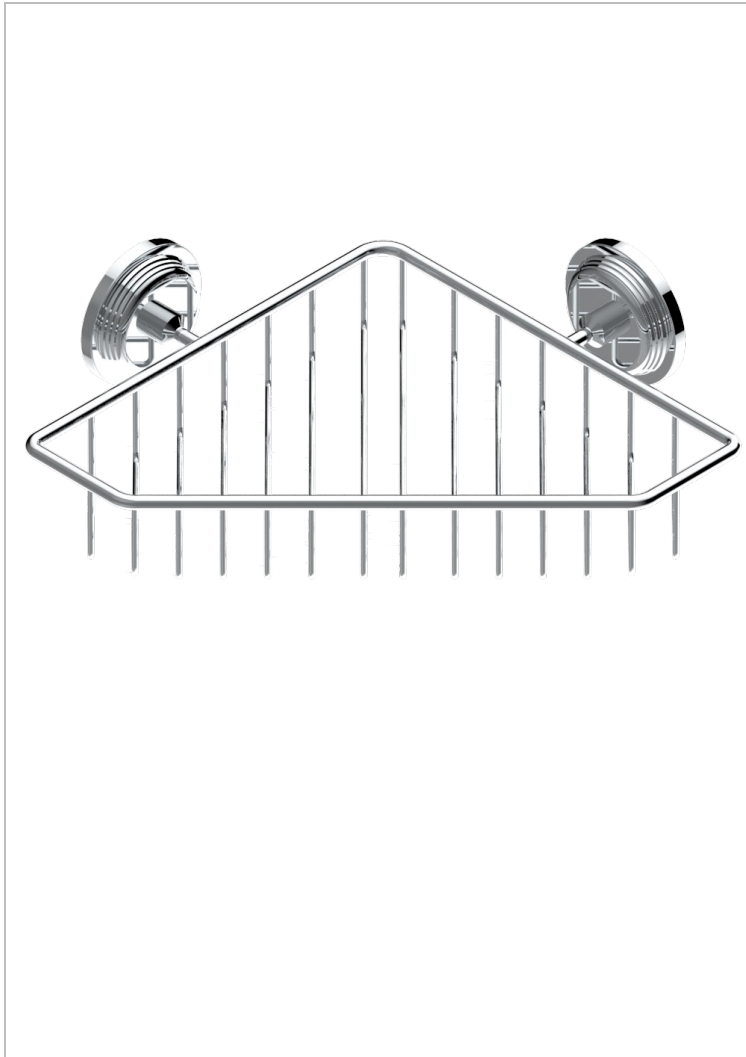

GRAND CENTRAL METAL

U9K-3623

Corner soap dish with flanges, 200 x 200 mm

60136

28/11/2016

CHARACTERISTIC

- Grand central Metal
- Corner soap dish with flanges, 200 x 200 mm

AVAILABLE FINITIONS

Antique nickel - H28
 Black ceram - D30
 Blush PVD - H62
 Brass color PVD - H49
 Brown bronze color PVD - F33
 Gold color PVD - H52

Graphite PVD - H64
 Lacquered light bronze - D01
 Matt Umber PVD - H67
 Matt blush PVD - H60
 Matt brass color PVD - H50
 Matt brown bronze color PVD - F34