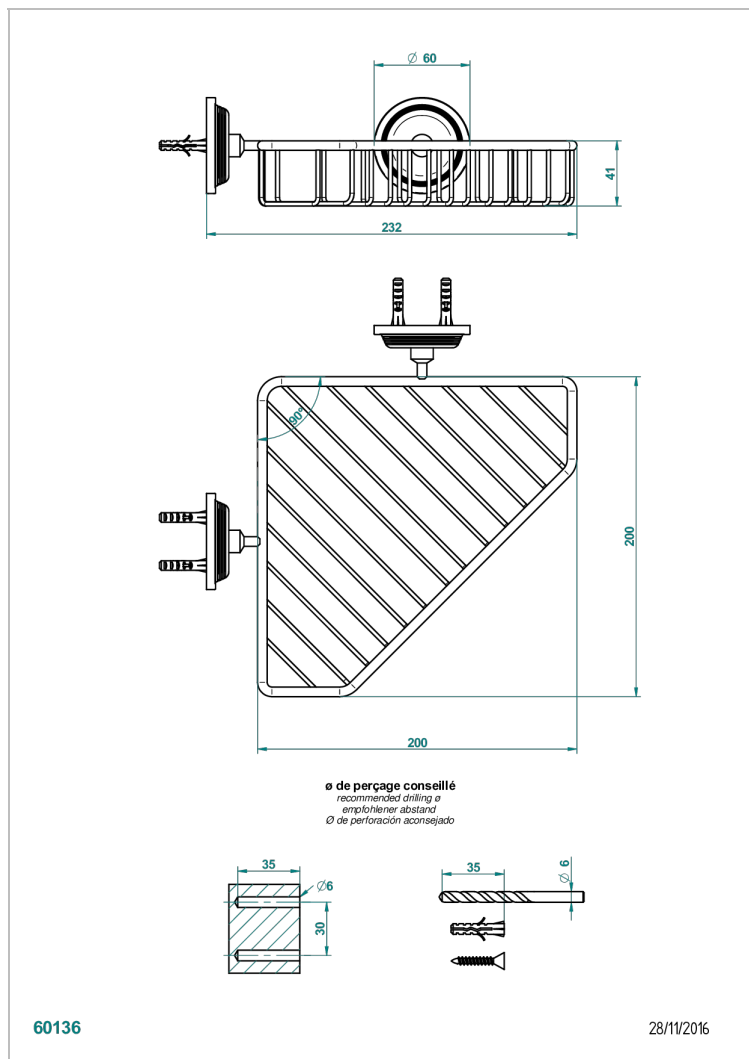

WEST COAST METAL WITH LEVER

U9B-3623

Jabonera

THG
PARIS

60136

28/11/2016

CARACTERÍSTICAS

- West Coast Metal with lever
- Jabonera