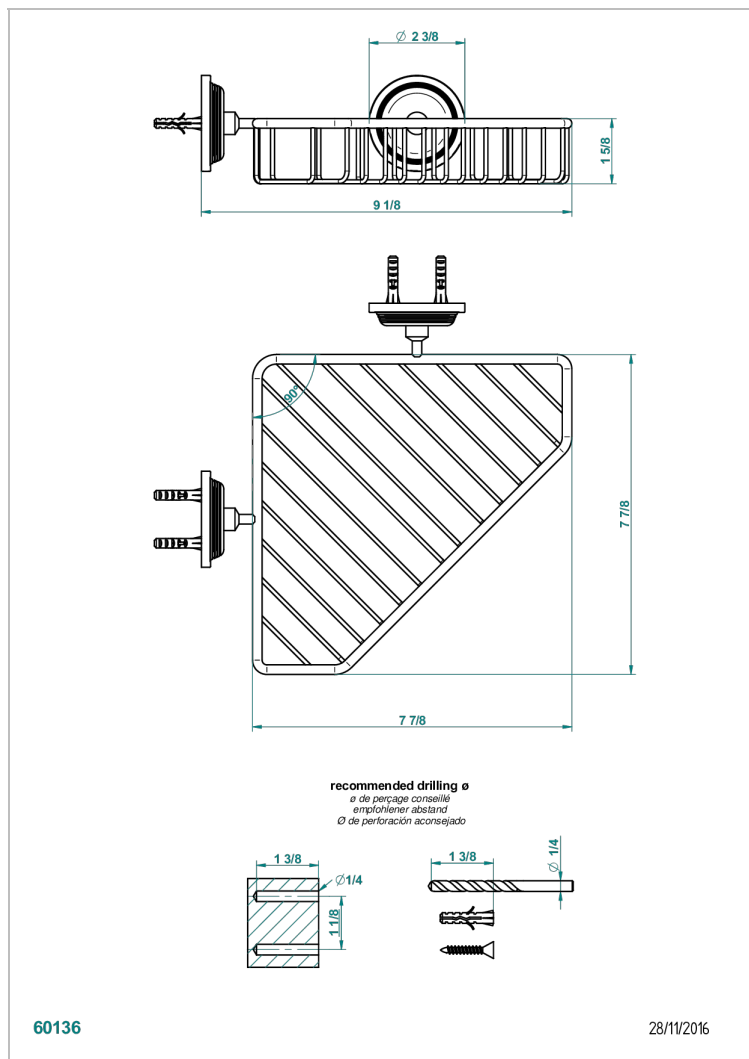

WEST COAST METAL WITH LEVER

U9B-3623

Jabonera

THG
PARIS

60136

28/11/2016

CARACTERÍSTICAS

- West Coast Metal with lever
- Jabonera