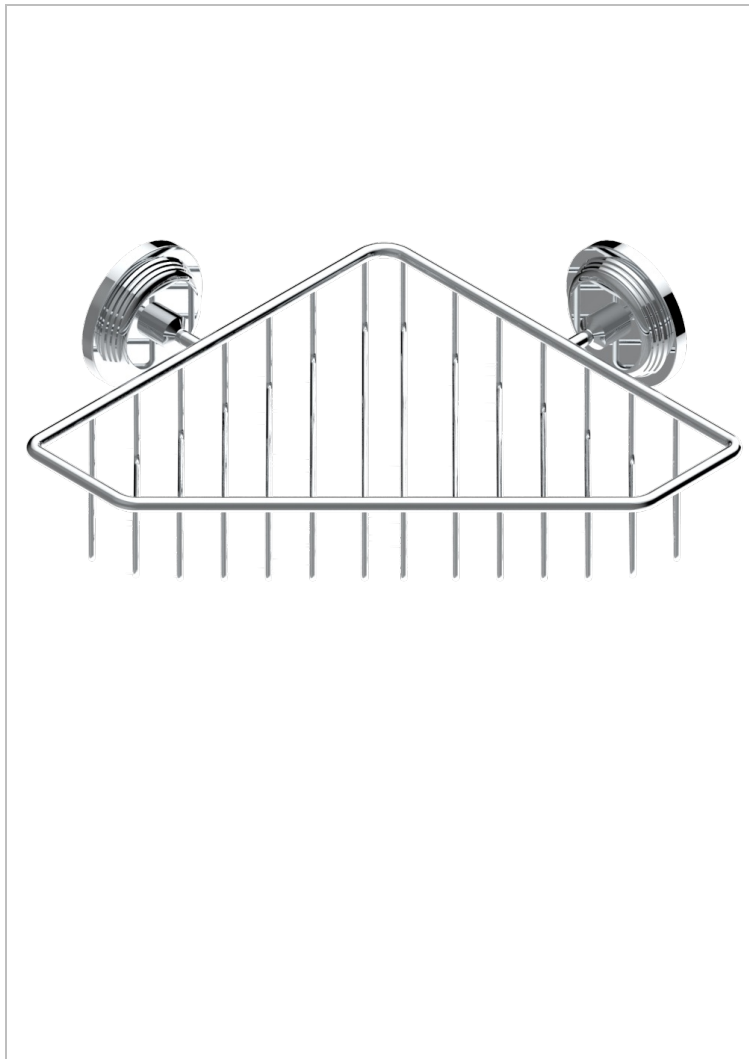

WEST COAST METAL WITH LEVER

U9B-3623

Corner soap dish with flanges, 200 x 200 mm

CHARACTERISTIC

- West Coast Metal with lever
- Corner soap dish with flanges, 200 x 200 mm

AVAILABLE FINITIONS

Antique nickel - H28
Black ceram - D30
Blush PVD - H62
Brass color PVD - H49
Brown bronze color PVD - F33
Gold color PVD - H52

Graphite PVD - H64
Lacquered light bronze - D01
Matt Umber PVD - H67
Matt blush PVD - H60
Matt brass color PVD - H50
Matt brown bronze color PVD - F34

Matt chrome - C02
Matt gold - F07
Matt gold color PVD - H53
Matt graphite PVD - H65
Matt nickel (color finish) - C01
Matt nickel color PVD - H56

Natural smoked Brass - A13
Nickel color PVD - H55
Polished chrome (color finish) - A02
Polished chrome with gold inlay - GA1
Polished gold (color finish) - F01
Polished nickel - B01

Soft gold - F30
Soft matt gold - F31
Umber PVD - H66
Varnished matt antique red copper (color finish) - H07