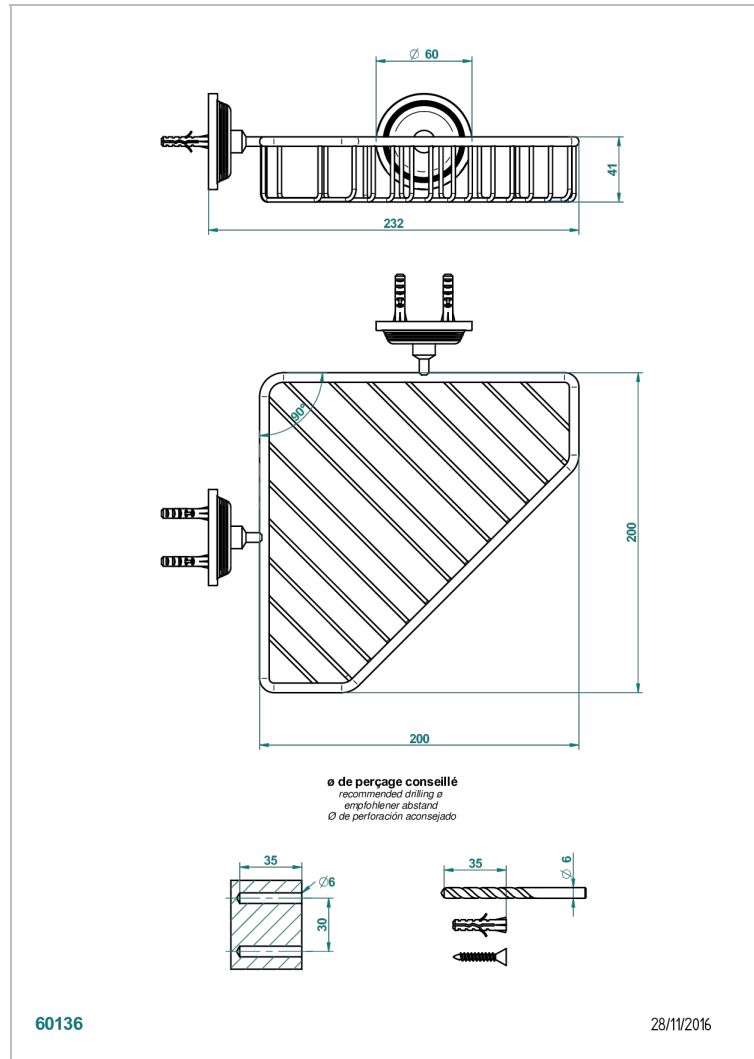

WEST COAST METAL WITH LEVER

U9B-3623

Corner soap dish with flanges, 200 x 200 mm

CHARACTERISTIC

- West Coast Metal with lever
- Corner soap dish with flanges, 200 x 200 mm

AVAILABLE FINITIONS

Antique nickel - H28
Black ceram - D30
Blush PVD - H62
Brass color PVD - H49
Brown bronze color PVD - F33
Gold color PVD - H52