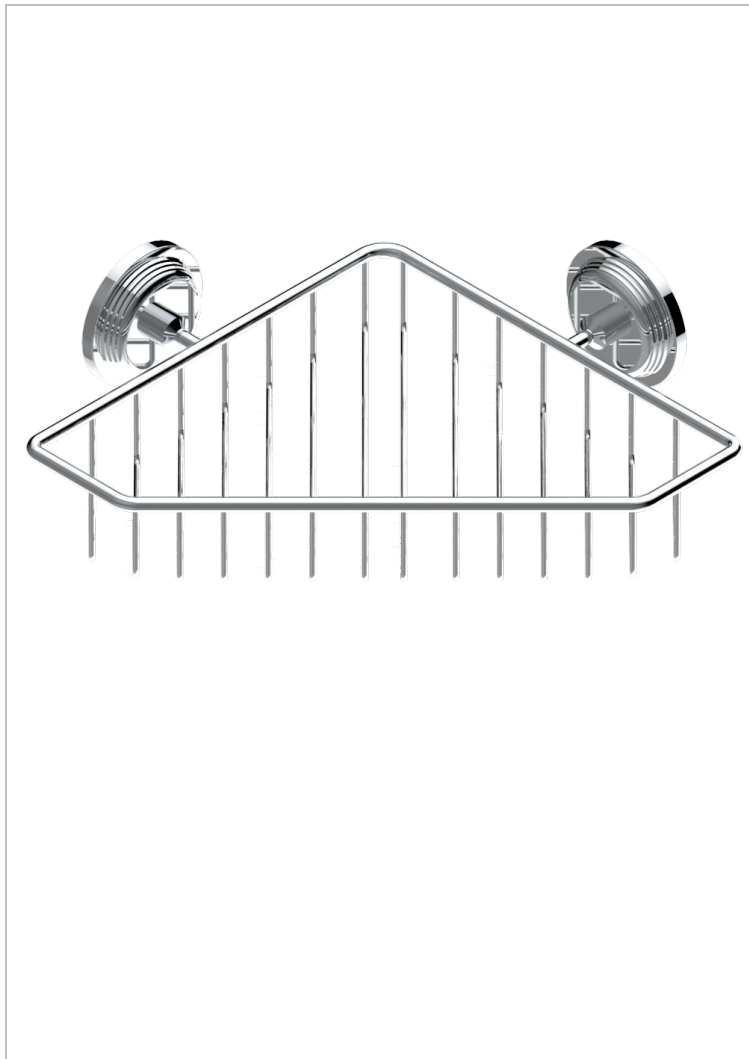

# WEST COAST METAL WITH LEVER

U9B-3623

Corner soap dish with flanges, 200 x 200 mm

60136

28/11/2016

## CHARACTERISTIC

- West Coast Metal with lever
- Corner soap dish with flanges, 200 x 200 mm

## AVAILABLE FINITIONS

Antique nickel - H28  
Black ceram - D30  
Blush PVD - H62  
Brass color PVD - H49  
Brown bronze color PVD - F33  
Gold color PVD - H52

Graphite PVD - H64  
Lacquered light bronze - D01  
Matt Umber PVD - H67  
Matt blush PVD - H60  
Matt brass color PVD - H50  
Matt brown bronze color PVD - F34