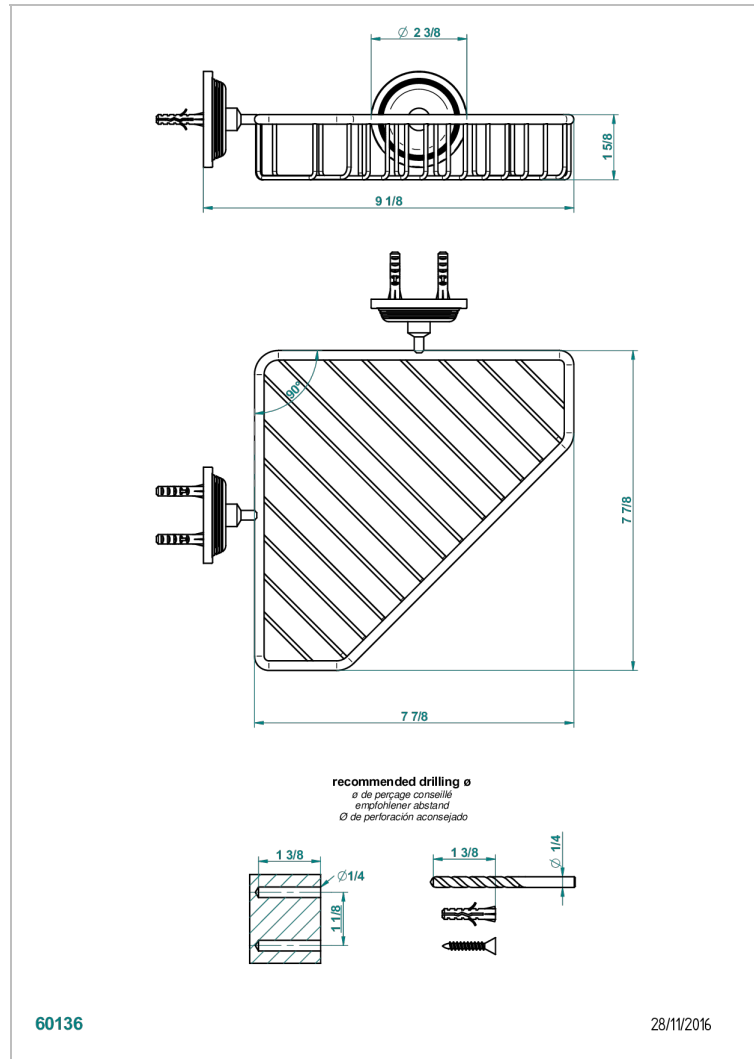

# WEST COAST METAL WITH LEVER

U9B-3623

Corner soap dish with flanges, 200 x 200 mm

60136

28/11/2016

## CHARACTERISTIC

- West Coast Metal with lever
- Corner soap dish with flanges, 200 x 200 mm