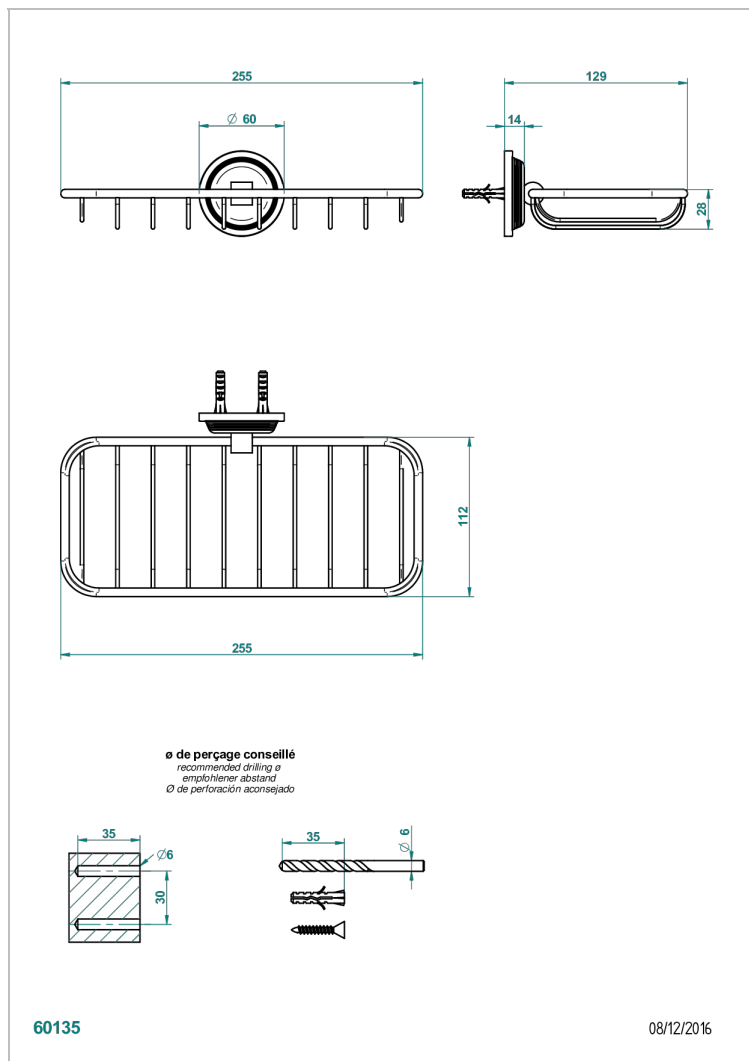

GRAND CENTRAL WHITE ONYX WITH LEVER HANDLES

U9S-620A

Net soap dish

60135

08/12/2016

CHARACTERISTIC

- Grand central White Onyx with lever handles
- Net soap dish

AVAILABLE FINITIONS