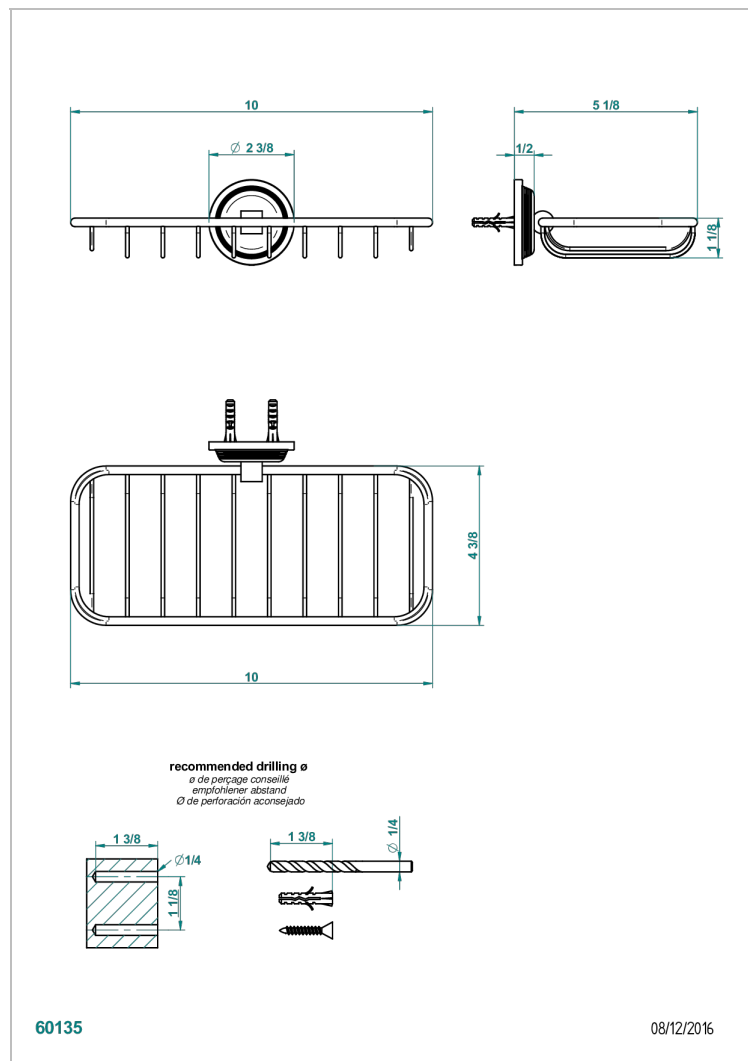

GRAND CENTRAL WHITE ONYX WITH LEVER HANDLES

U9S-620A

Net soap dish

CHARACTERISTIC

- Grand central White Onyx with lever handles
- Net soap dish

AVAILABLE FINITIONS

Antique nickel - H28
 Black ceram - D30
 Blush PVD - H62
 Brass color PVD - H49
 Brown bronze color PVD - F33
 Gold color PVD - H52