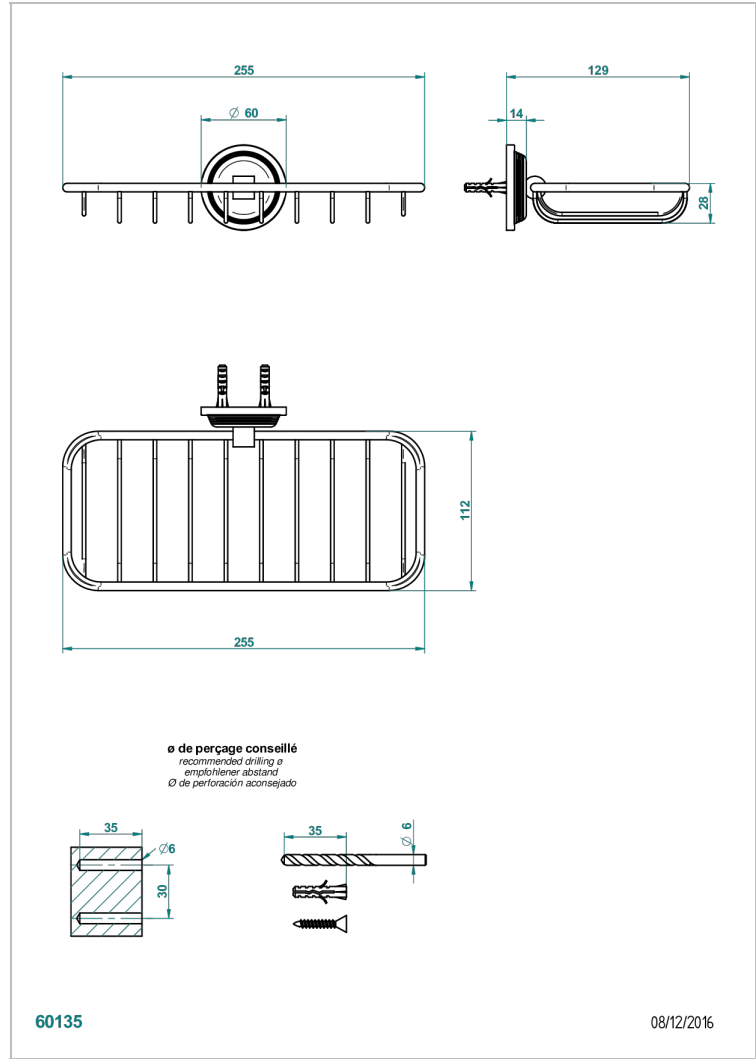

GRAND CENTRAL WHITE ONYX WITH LEVER HANDLES

U9S-620A

Net soap dish

60135

08/12/2016

CHARACTERISTIC

- Grand central White Onyx with lever handles
- Net soap dish

AVAILABLE FINITIONS