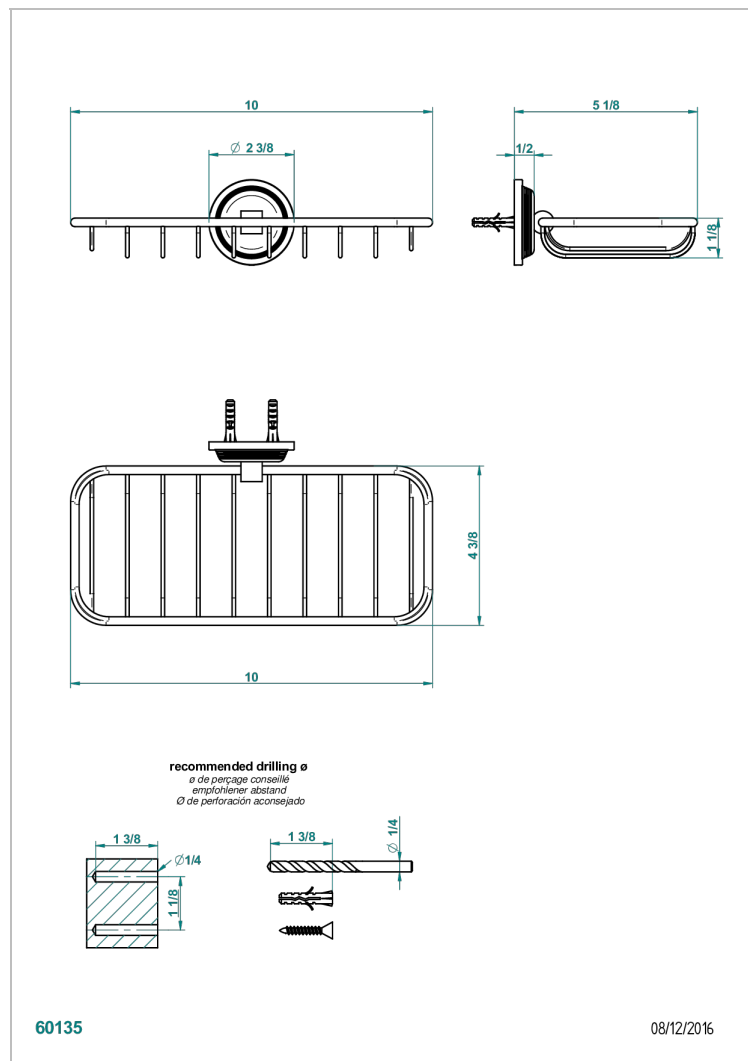

# GRAND CENTRAL WHITE ONYX WITH LEVER HANDLES

U9S-620A

Net soap dish

## CHARACTERISTIC

- Grand central White Onyx with lever handles
- Net soap dish