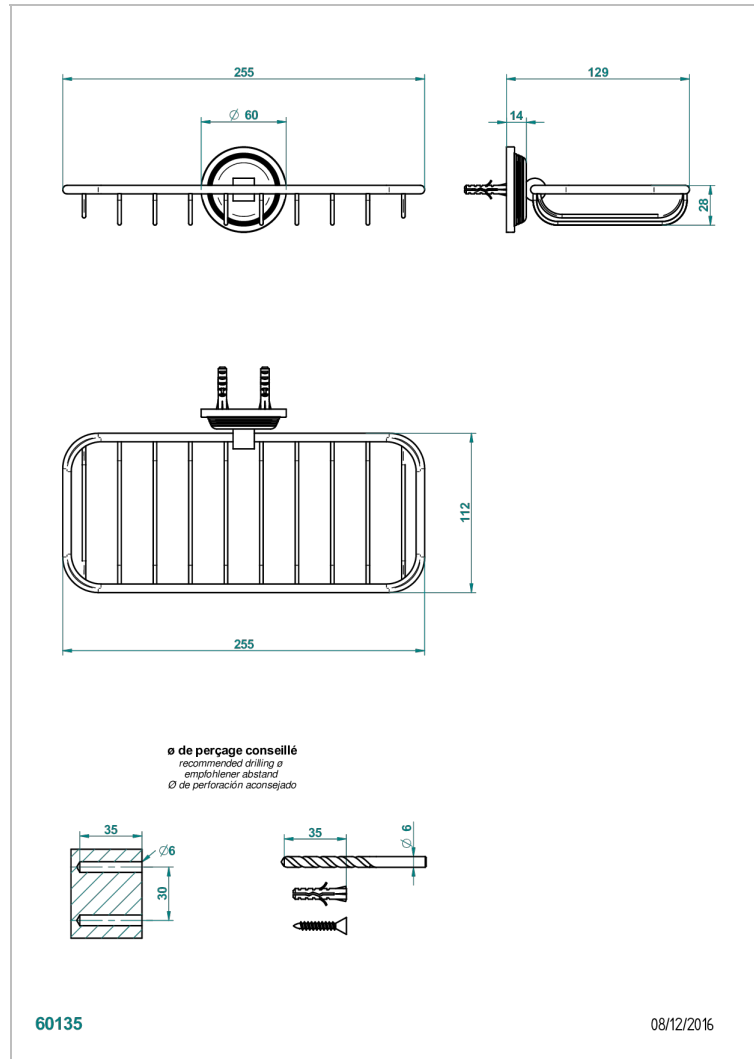

GRAND CENTRAL WHITE ONYX

U9R-620A

Soap basket, wall mounted 10" x 4"3/8

THG[®]
PARIS

CHARACTERISTIC

- Grand central White Onyx
- Soap basket, wall mounted 10" x 4"3/8

AVAILABLE FINITIONS

Black ceram - D30
Blush PVD - H62
Brass color PVD - H49
Brown bronze color PVD - F33
Chrome polished - A02
Copper antique matt, coated - H07