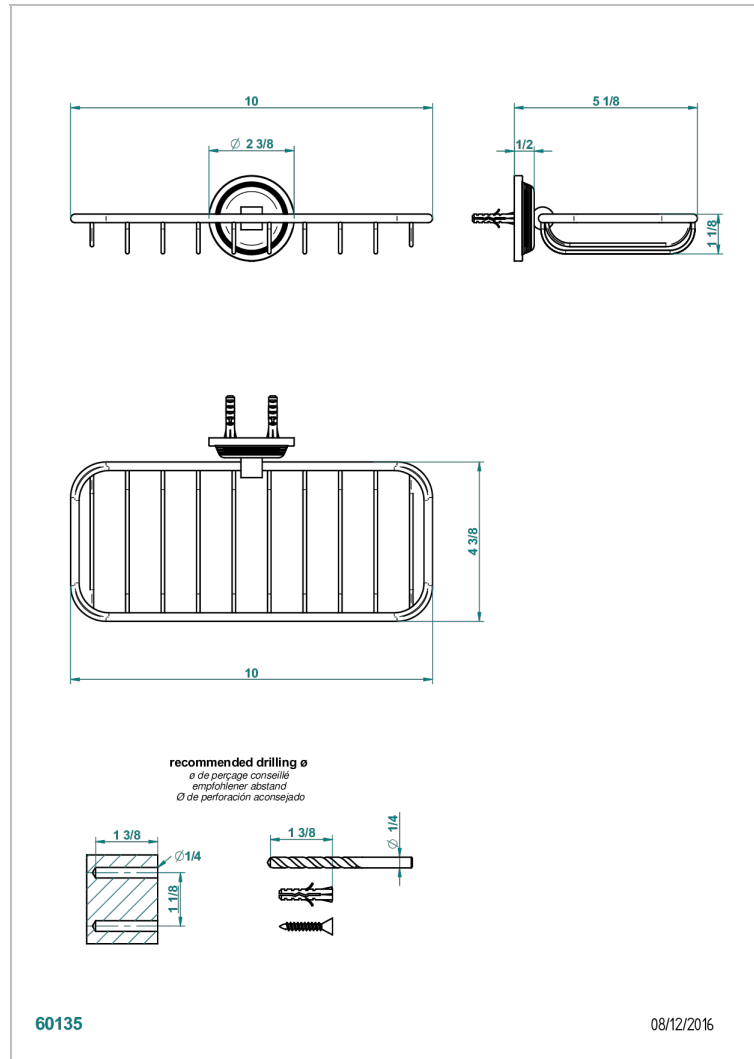

GRAND CENTRAL WHITE ONYX

U9R-620A

Soap basket, wall mounted 10" x 4 3/8"

THG[®]
PARIS

CHARACTERISTIC

- Grand central White Onyx
- Soap basket, wall mounted 10" x 4 3/8"

AVAILABLE FINITIONS

Black ceram - D30
Blush PVD - H62
Brass color PVD - H49
Brown bronze color PVD - F33
Chrome polished - A02
Copper antique matt, coated - H07