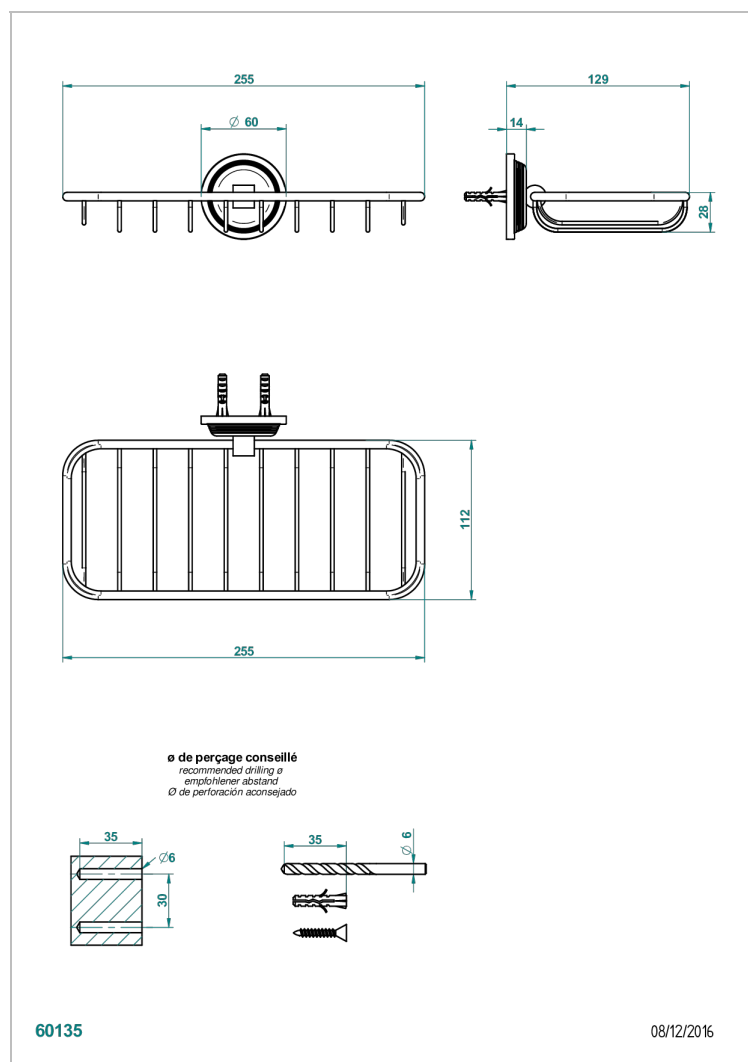

# GRAND CENTRAL WHITE ONYX

U9R-620A

Net soap dish

THG<sup>®</sup>  
PARIS

## CHARACTERISTIC

- Grand central White Onyx
- Net soap dish