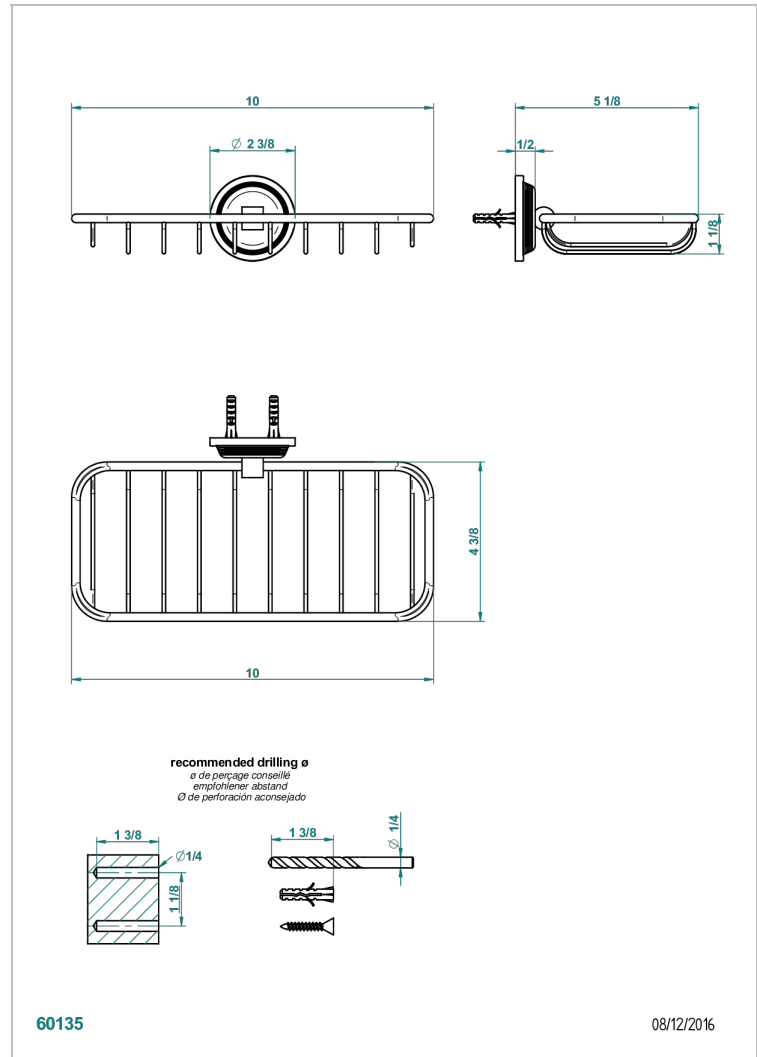

GRAND CENTRAL WHITE ONYX

U9R-620A

Net soap dish

THG[®]
PARIS

CHARACTERISTIC

- Grand central White Onyx
- Net soap dish

AVAILABLE FINITIONS

Antique nickel - H28
Black ceram - D30
Blush PVD - H62
Brass color PVD - H49
Brown bronze color PVD - F33
Gold color PVD - H52