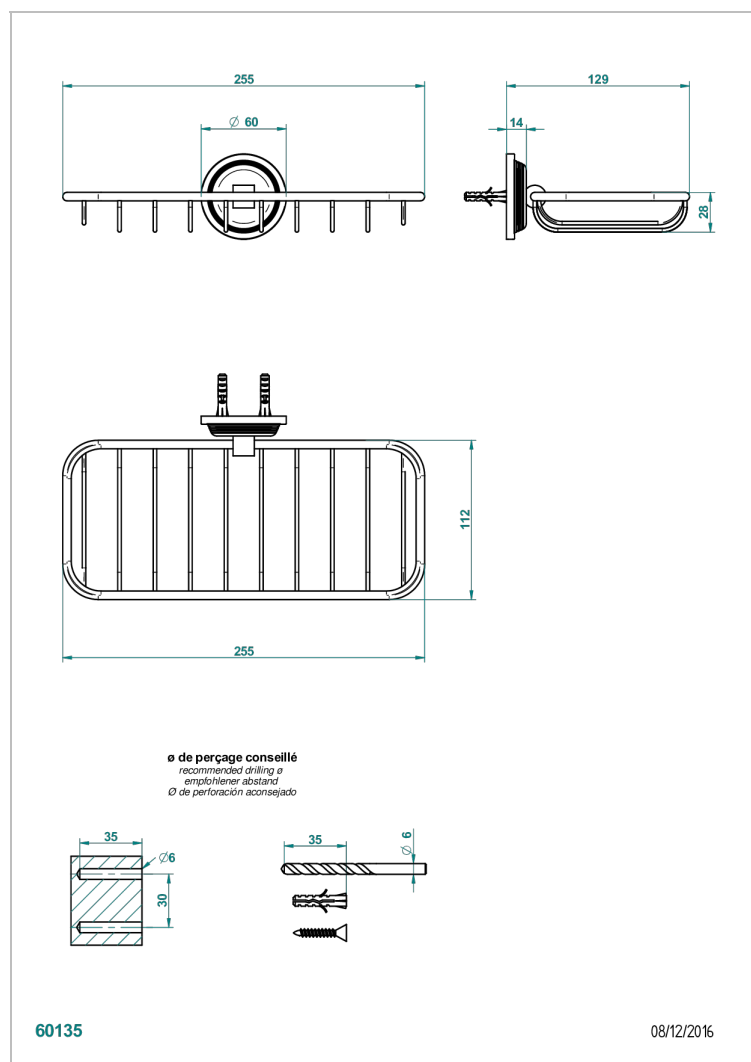

GRAND CENTRAL WHITE ONYX

U9R-620A

Net soap dish

THG[®]
PARIS

CHARACTERISTIC

- Grand central White Onyx
- Net soap dish

AVAILABLE FINITIONS

Antique nickel - H28
Black ceram - D30
Blush PVD - H62
Brass color PVD - H49
Brown bronze color PVD - F33
Gold color PVD - H52