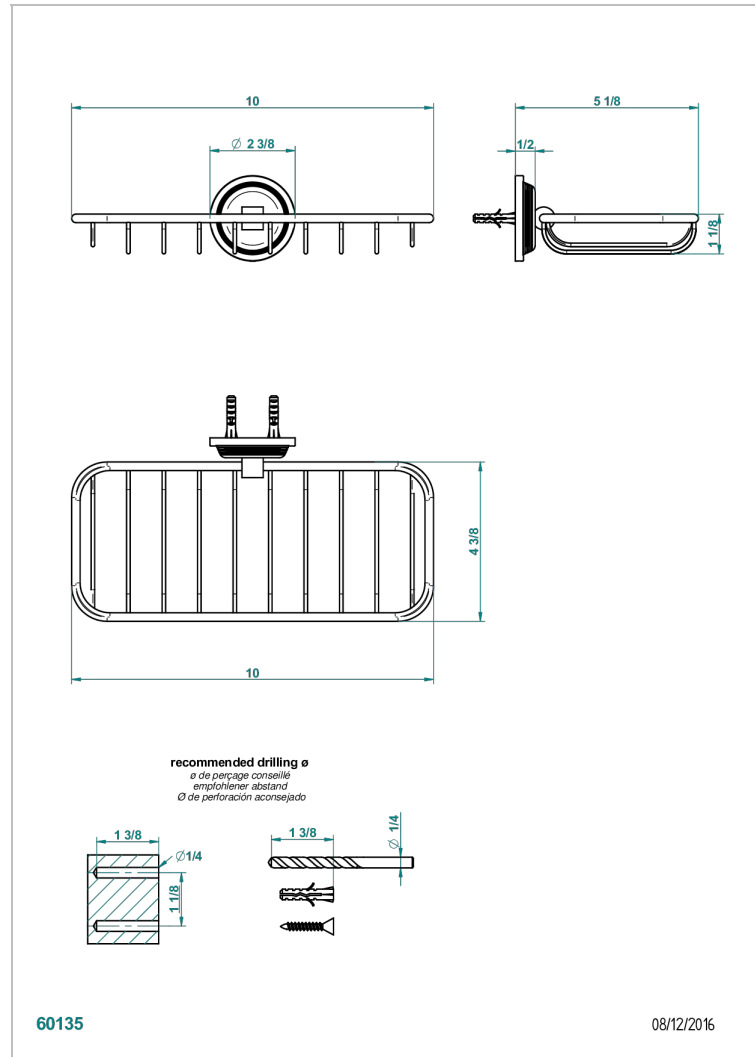

GRAND CENTRAL WHITE ONYX

U9R-620A

Net soap dish

THG[®]
PARIS

CHARACTERISTIC

- Grand central White Onyx
- Net soap dish

AVAILABLE FINITIONS

Antique nickel - H28
Black ceram - D30
Blush PVD - H62
Brass color PVD - H49
Brown bronze color PVD - F33
Gold color PVD - H52