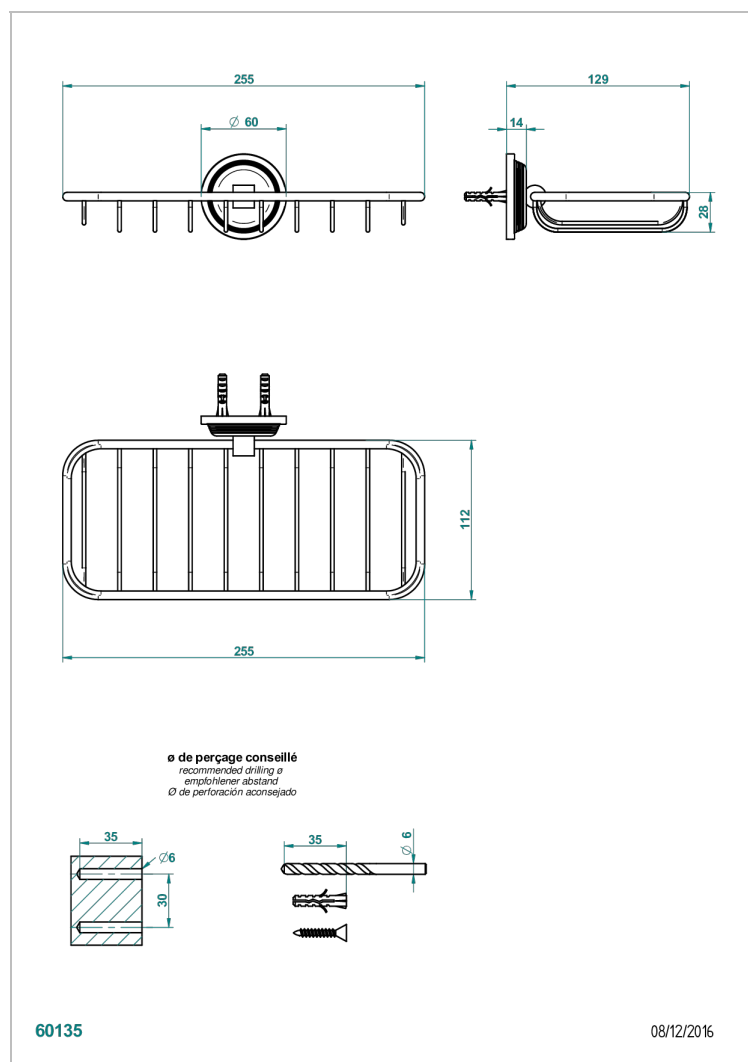

# GRAND CENTRAL BLACK ONYX WITH LEVER HANDLES

U9N-620A

Soap basket, wall mounted 10" x 4"3/8

## CHARACTERISTIC

- Grand central Black Onyx with lever handles
- Soap basket, wall mounted 10" x 4"3/8