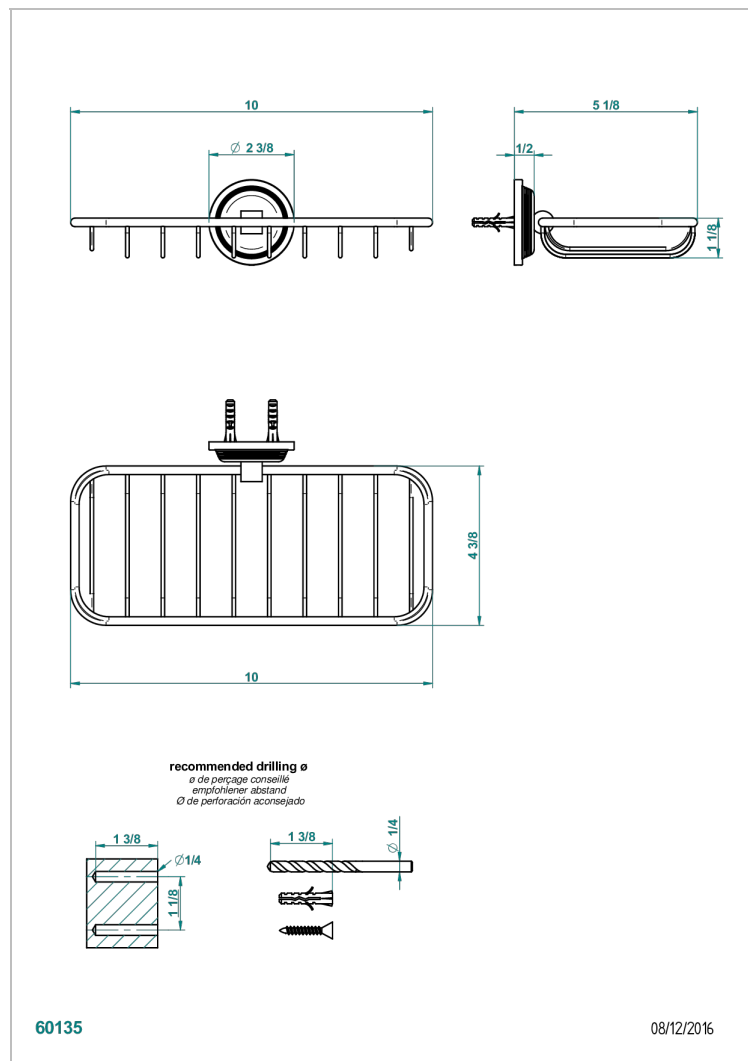

GRAND CENTRAL BLACK ONYX WITH LEVER HANDLES

U9N-620A

Soap basket, wall mounted 10" x 4"3/8

CHARACTERISTIC

- Grand central Black Onyx with lever handles
- Soap basket, wall mounted 10" x 4"3/8

AVAILABLE FINITIONS