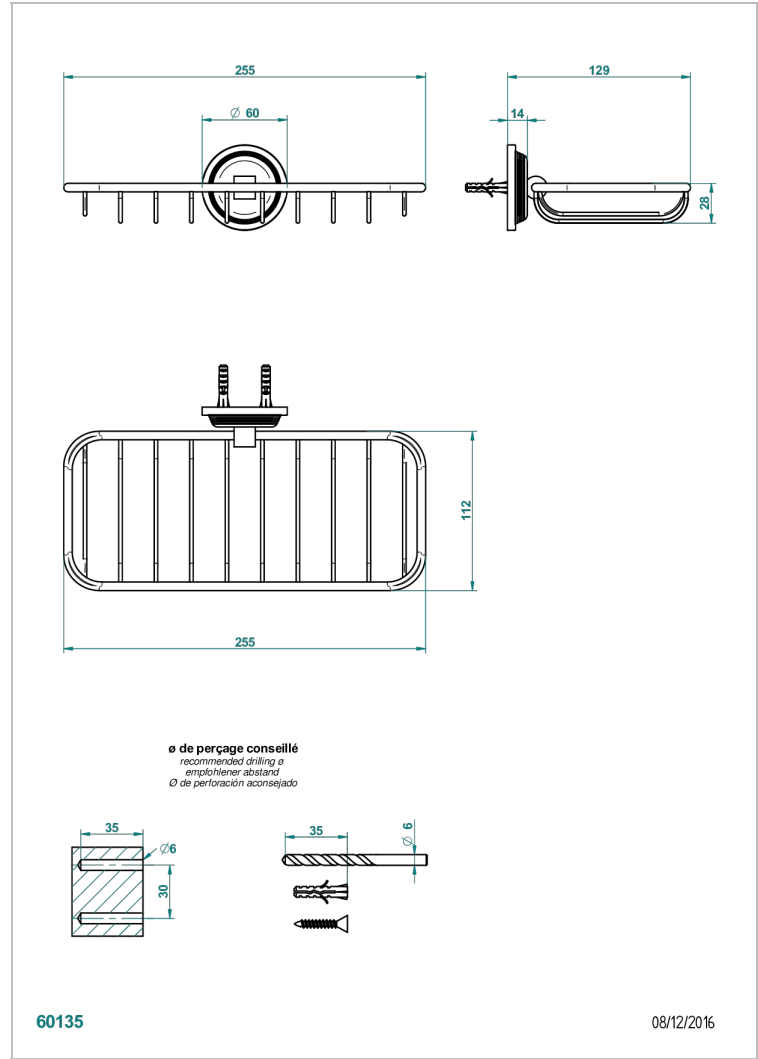

GRAND CENTRAL BLACK ONYX WITH LEVER

U9N-620A

Net soap dish

THG[®]
PARIS

CHARACTERISTIC

- Grand central Black Onyx with lever
- Net soap dish

AVAILABLE FINITIONS

Antique nickel - H28
Black ceram - D30
Blush PVD - H62
Brass color PVD - H49
Brown bronze color PVD - F33
Gold color PVD - H52