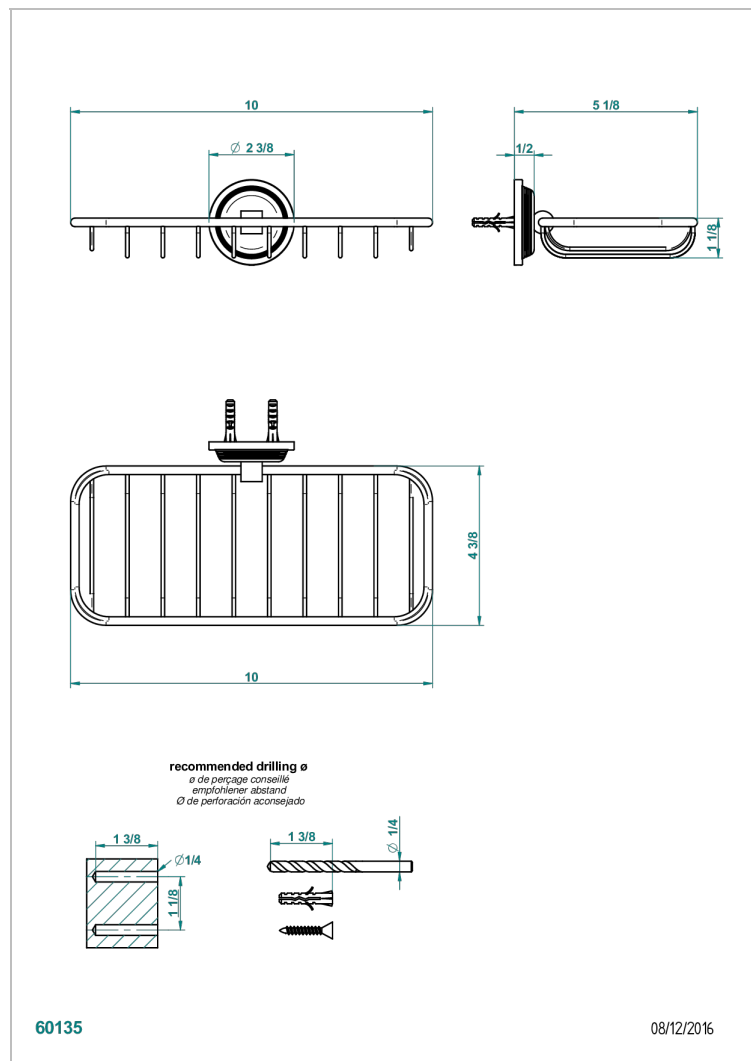

# GRAND CENTRAL BLACK ONYX WITH LEVER

U9N-620A

Net soap dish

## CHARACTERISTIC

- Grand central Black Onyx with lever
- Net soap dish