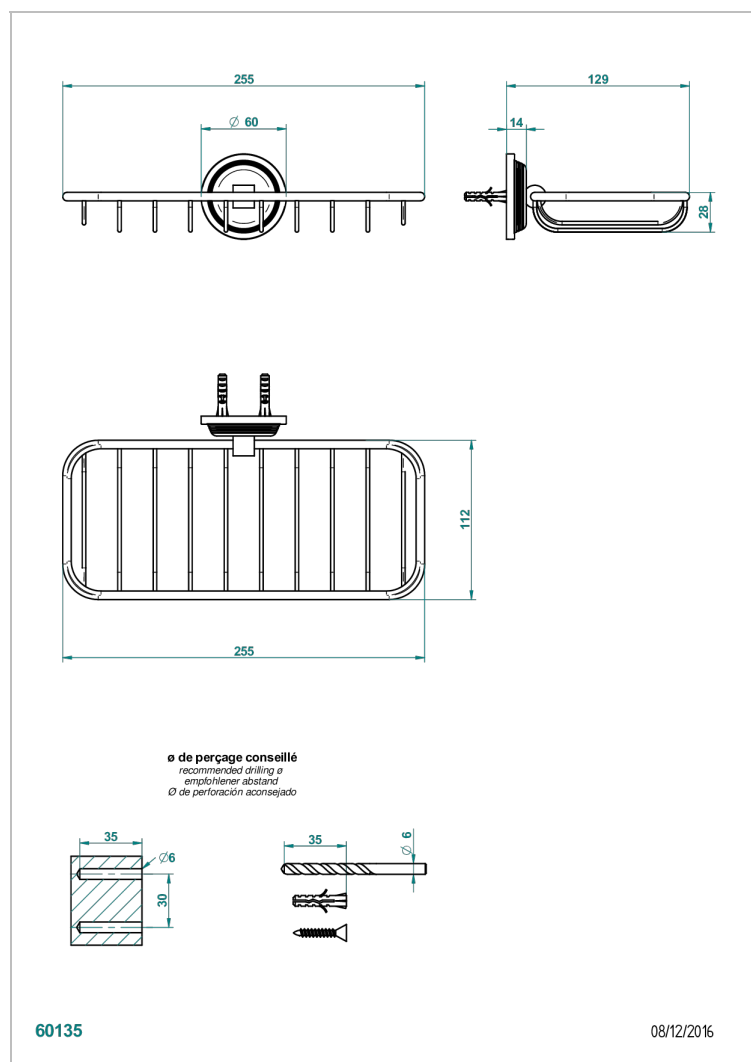

GRAND CENTRAL BLACK ONYX WITH LEVER

U9N-620A

Net soap dish

CHARACTERISTIC

- Grand central Black Onyx with lever
- Net soap dish

AVAILABLE FINITIONS

Antique nickel - H28
Black ceram - D30
Blush PVD - H62
Brass color PVD - H49
Brown bronze color PVD - F33
Gold color PVD - H52