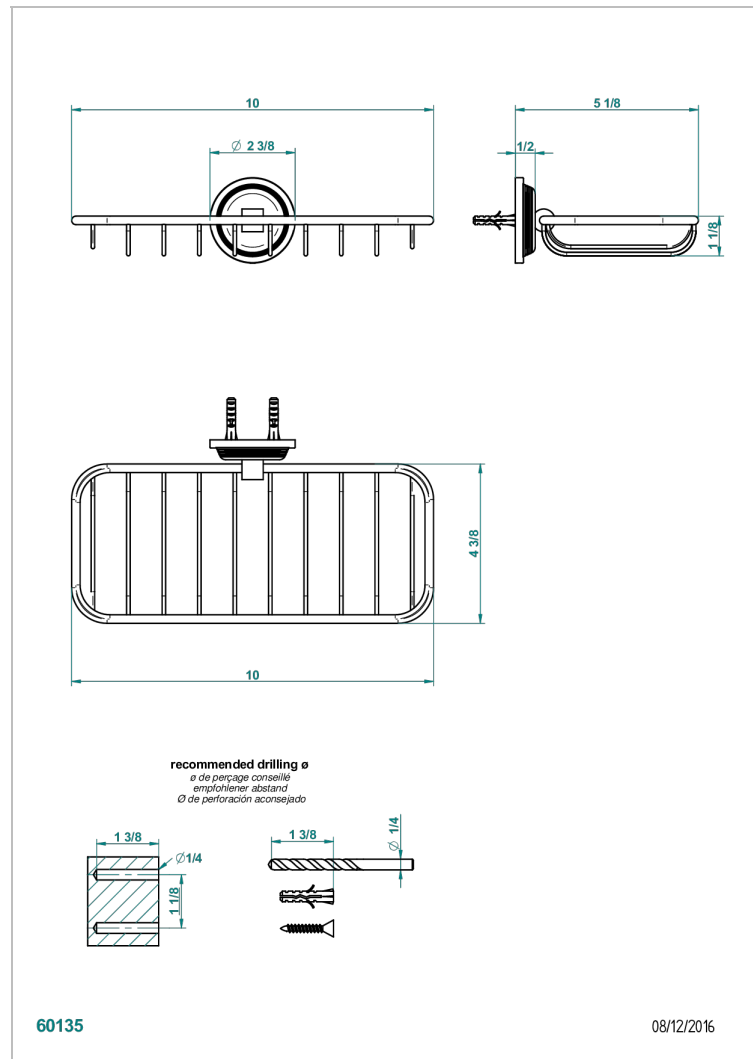

GRAND CENTRAL BLACK ONYX WITH LEVER

U9N-620A

Net soap dish

THG[®]
PARIS

CHARACTERISTIC

- Grand central Black Onyx with lever
- Net soap dish

AVAILABLE FINITIONS

Antique nickel - H28
Black ceram - D30
Blush PVD - H62
Brass color PVD - H49
Brown bronze color PVD - F33
Gold color PVD - H52