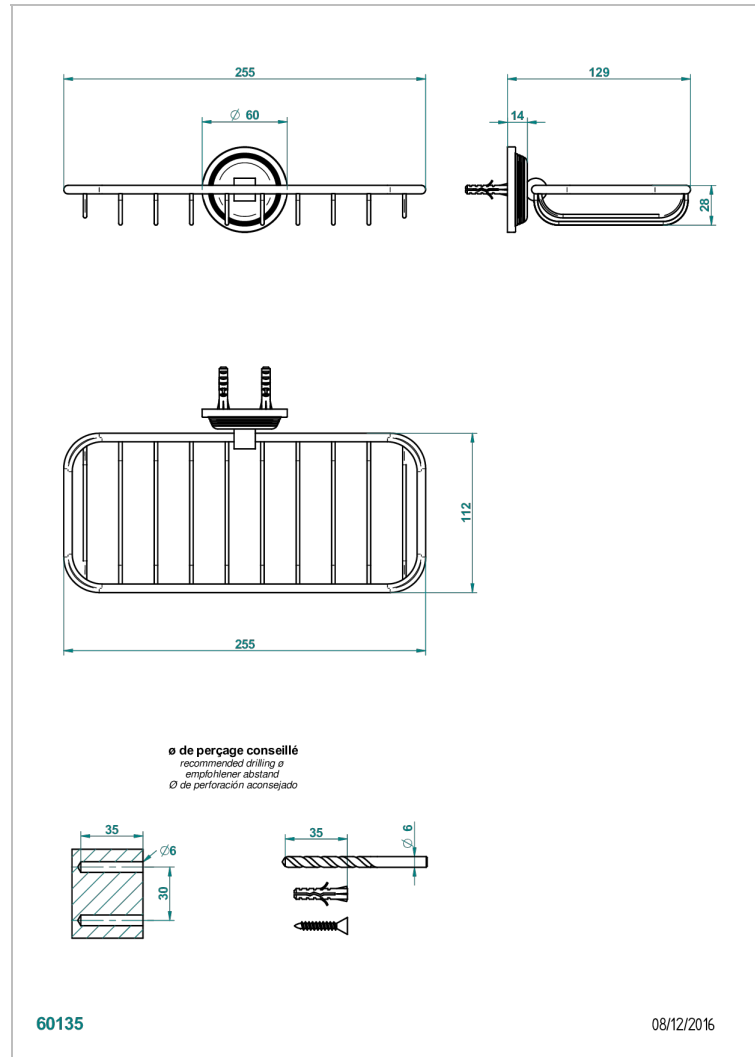

GRAND CENTRAL BLACK ONYX

U9M-620A

Soap basket, wall mounted 10" x 4"3/8

THG[®]
PARIS

CHARACTERISTIC

- Grand central Black Onyx
- Soap basket, wall mounted 10" x 4"3/8

AVAILABLE FINITIONS

Black ceram - D30
Blush PVD - H62
Brass color PVD - H49
Brown bronze color PVD - F33
Chrome polished - A02
Copper antique matt, coated - H07