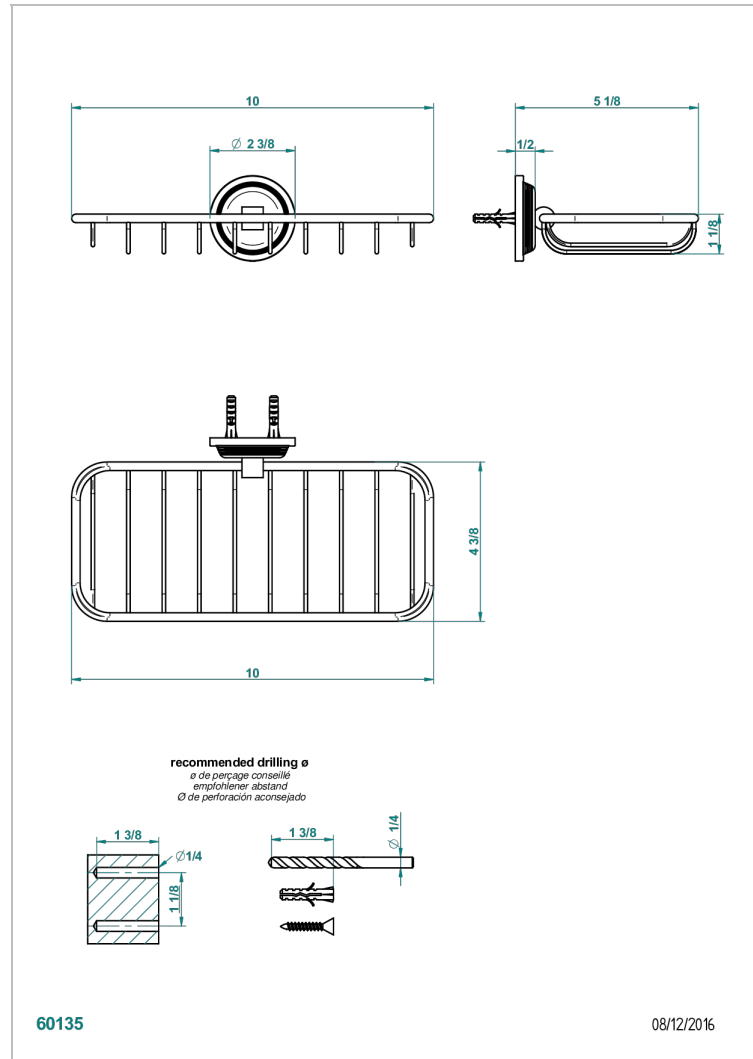

# GRAND CENTRAL BLACK ONYX

U9M-620A

Soap basket, wall mounted 10" x 4"3/8

THG<sup>®</sup>  
PARIS

## CHARACTERISTIC

- Grand central Black Onyx
- Soap basket, wall mounted 10" x 4"3/8