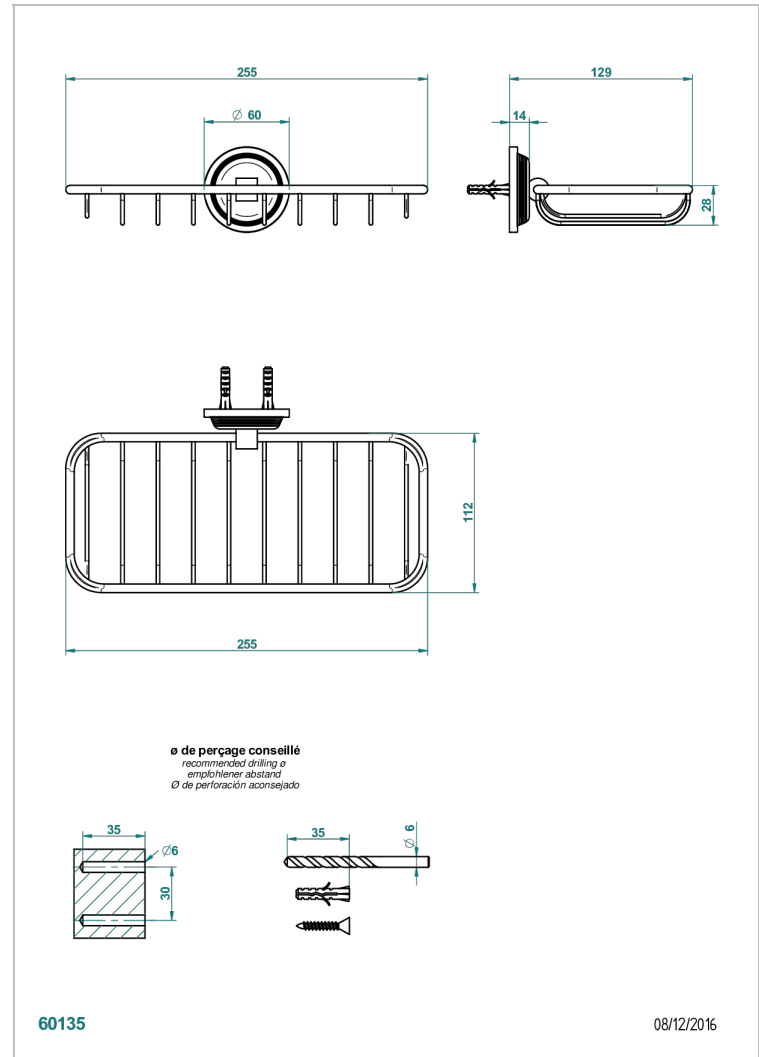

## CHARACTERISTIC

- Grand central Black Onyx
- Net soap dish