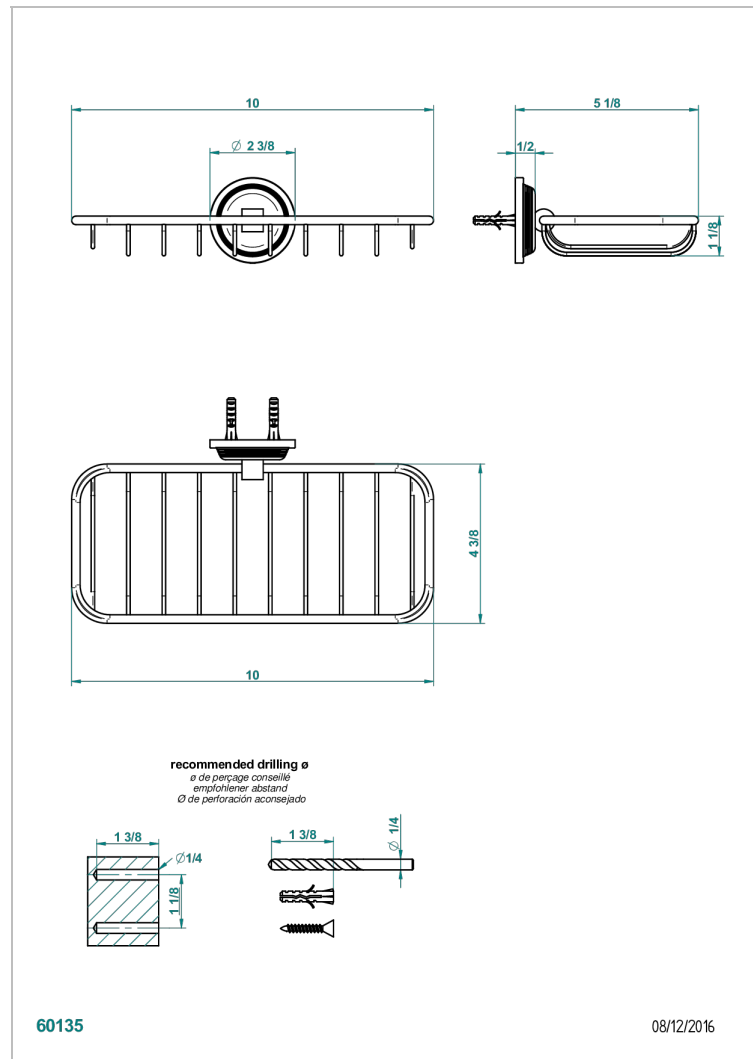

GRAND CENTRAL BLACK ONYX

U9M-620A

Net soap dish

THG[®]
PARIS

CHARACTERISTIC

- Grand central Black Onyx
- Net soap dish

AVAILABLE FINITIONS

Antique nickel - H28
Black ceram - D30
Blush PVD - H62
Brass color PVD - H49
Brown bronze color PVD - F33
Gold color PVD - H52