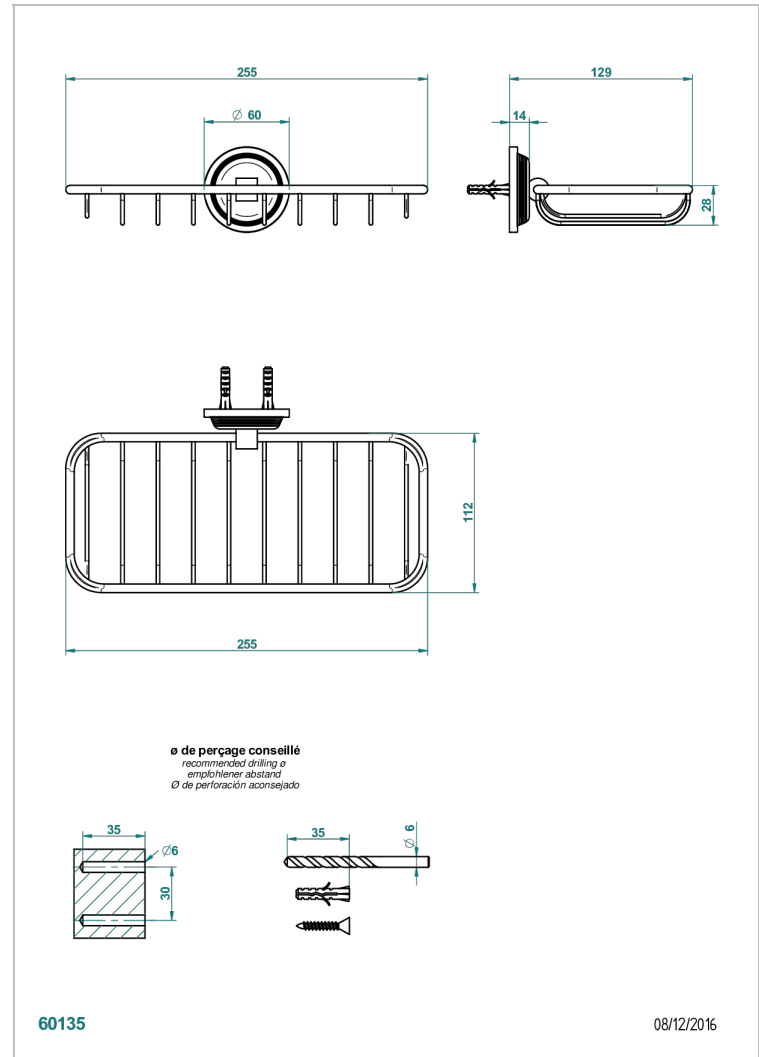

GRAND CENTRAL BLACK ONYX

U9M-620A

Net soap dish

THG[®]
PARIS

CHARACTERISTIC

- Grand central Black Onyx
- Net soap dish

AVAILABLE FINITIONS

Antique nickel - H28
Black ceram - D30
Blush PVD - H62
Brass color PVD - H49
Brown bronze color PVD - F33
Gold color PVD - H52