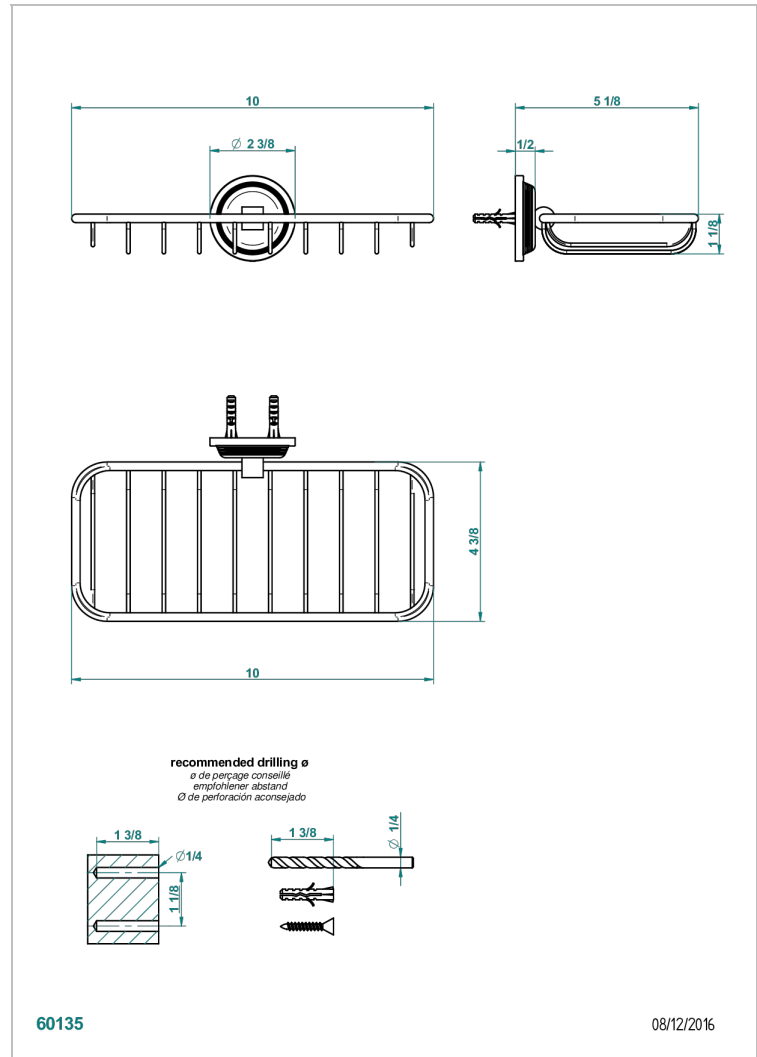

GRAND CENTRAL BLACK ONYX

U9M-620A

Net soap dish

THG[®]
PARIS

CHARACTERISTIC

- Grand central Black Onyx
- Net soap dish

AVAILABLE FINITIONS

Antique nickel - H28
Black ceram - D30
Blush PVD - H62
Brass color PVD - H49
Brown bronze color PVD - F33
Gold color PVD - H52