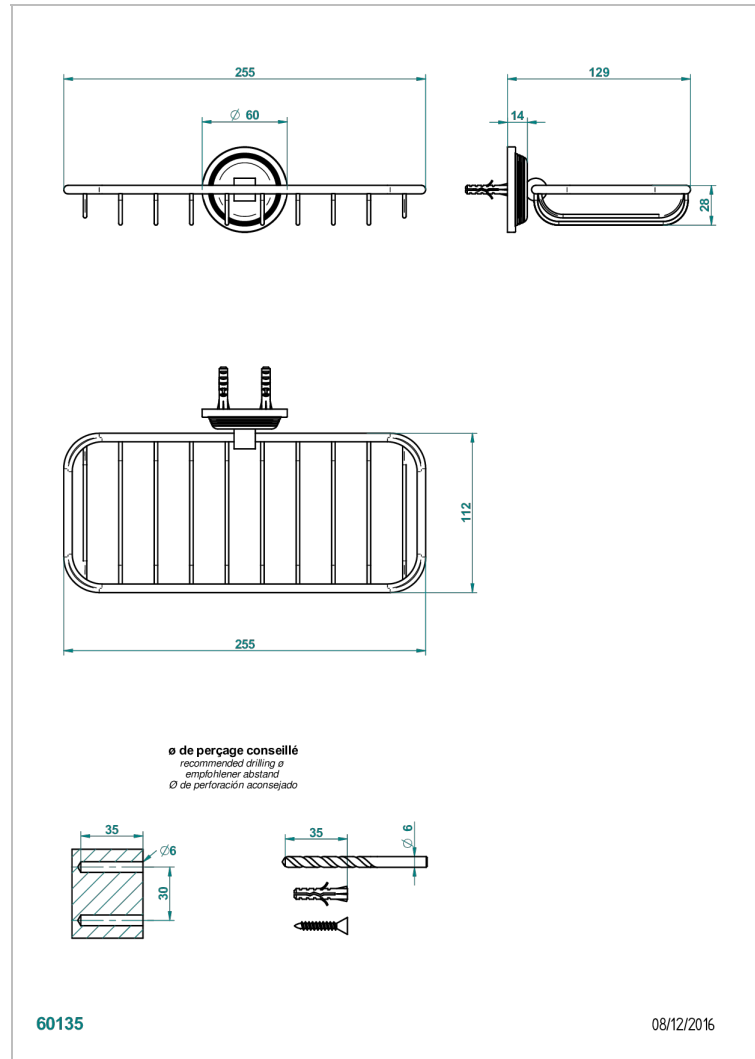

# GRAND CENTRAL METAL WITH LEVER HANDLES

U9L-620A

Soap basket, wall mounted 10" x 4"3/8

THG<sup>®</sup>  
PARIS

## CHARACTERISTIC

- Grand central Metal with lever handles
- Soap basket, wall mounted 10" x 4"3/8