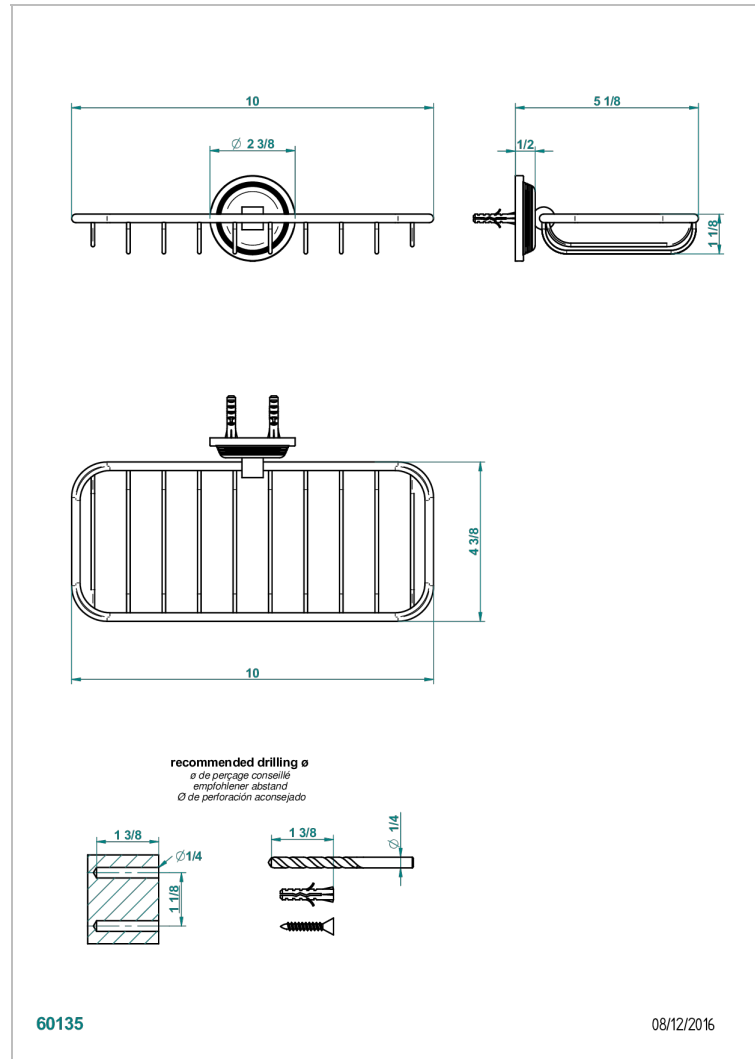

# GRAND CENTRAL METAL WITH LEVER HANDLES

U9L-620A

Soap basket, wall mounted 10" x 4 3/8"

THG<sup>®</sup>  
PARIS

## CHARACTERISTIC

- Grand central Metal with lever handles
- Soap basket, wall mounted 10" x 4 3/8"