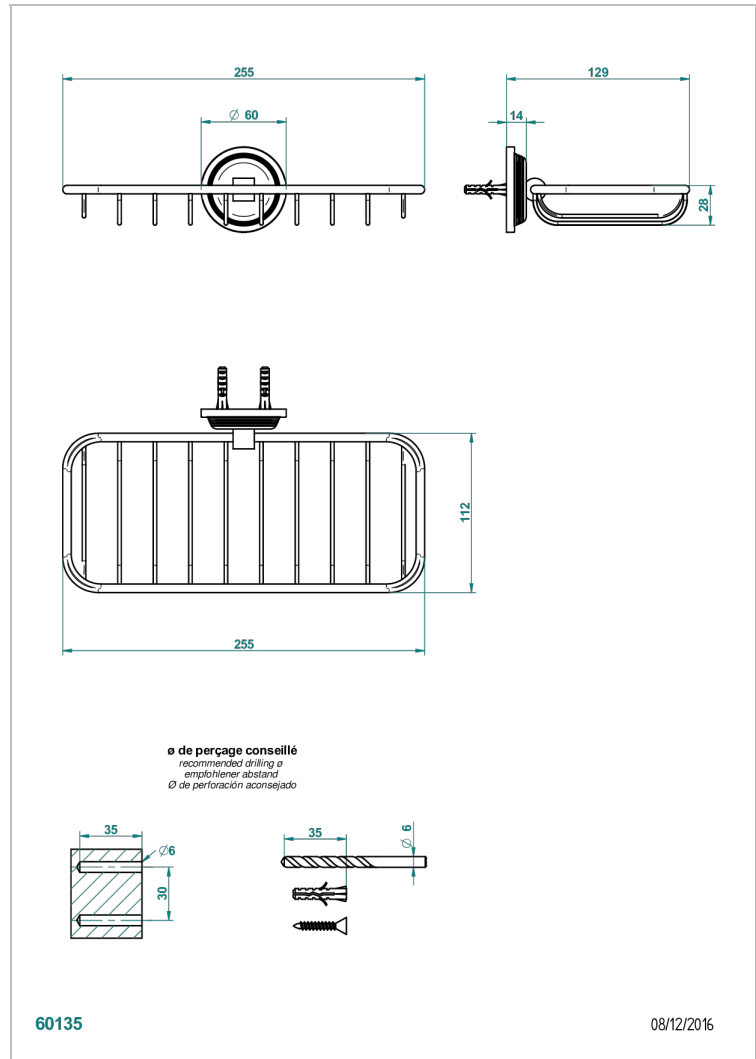

GRAND CENTRAL METAL WITH LEVER

U9L-620A

Net soap dish

THG[®]
PARIS

CHARACTERISTIC

- Grand central Metal with lever
- Net soap dish

AVAILABLE FINITIONS

Antique nickel - H28
Black ceram - D30
Blush PVD - H62
Brass color PVD - H49
Brown bronze color PVD - F33
Gold color PVD - H52