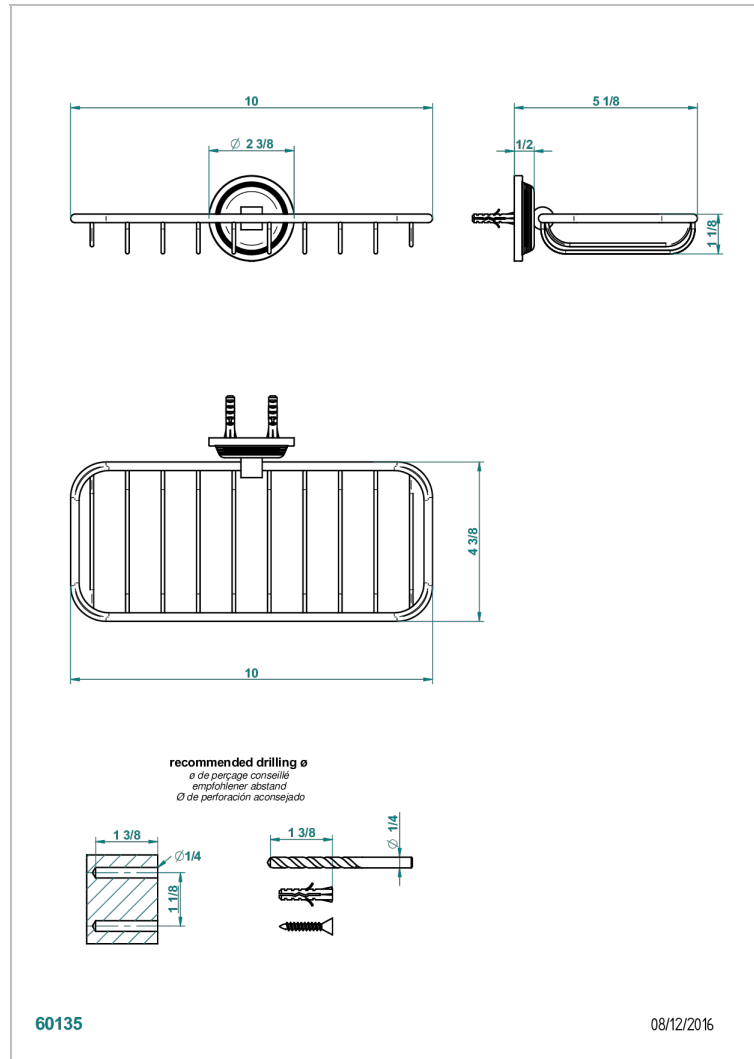

GRAND CENTRAL METAL WITH LEVER

U9L-620A

Net soap dish

THG[®]
PARIS

CHARACTERISTIC

- Grand central Metal with lever
- Net soap dish

AVAILABLE FINITIONS

Antique nickel - H28
Black ceram - D30
Blush PVD - H62
Brass color PVD - H49
Brown bronze color PVD - F33
Gold color PVD - H52