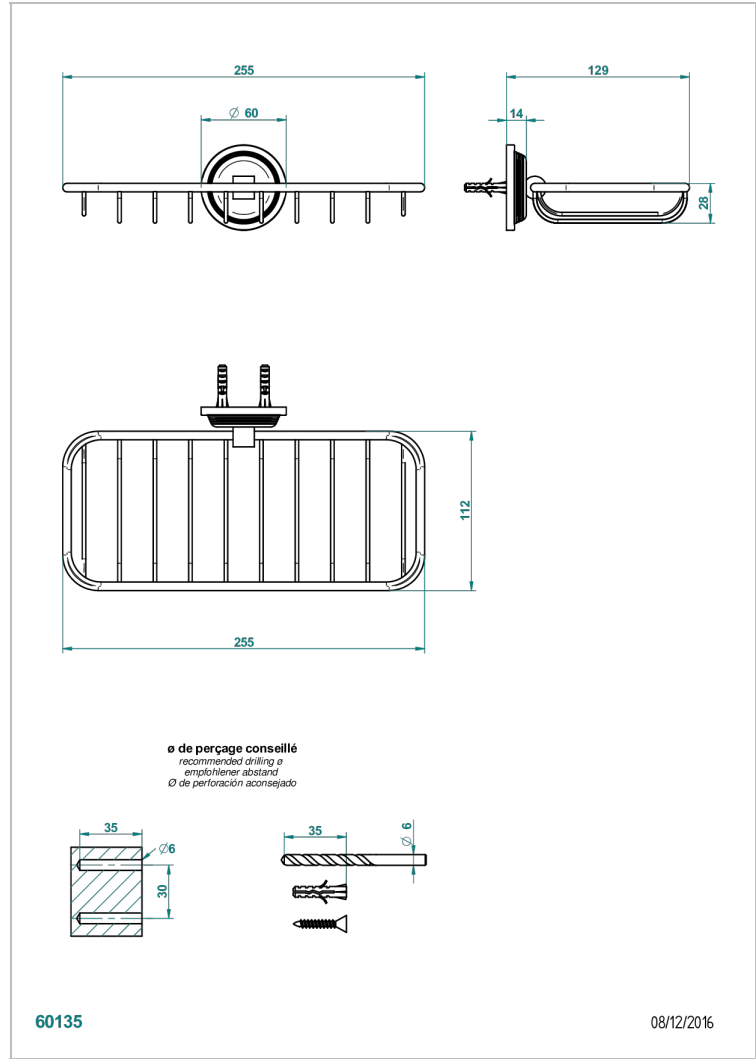

GRAND CENTRAL METAL WITH LEVER

U9L-620A

Net soap dish

THG[®]
PARIS

CHARACTERISTIC

- Grand central Metal with lever
- Net soap dish

AVAILABLE FINITIONS

Antique nickel - H28
Black ceram - D30
Blush PVD - H62
Brass color PVD - H49
Brown bronze color PVD - F33
Gold color PVD - H52