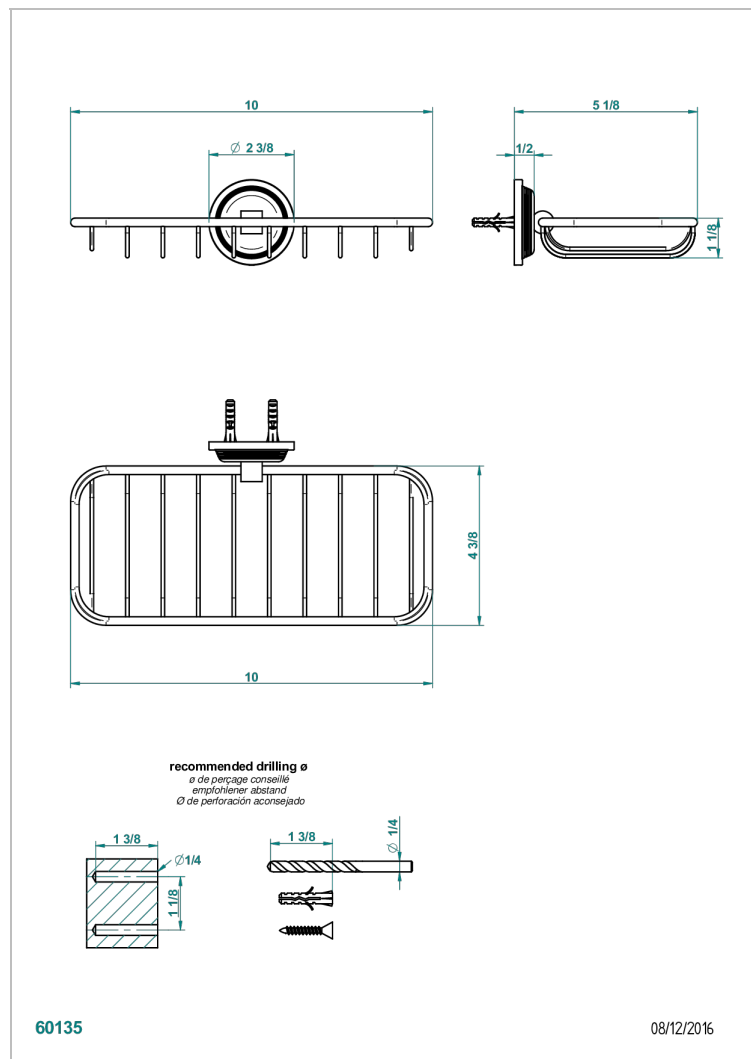

GRAND CENTRAL METAL WITH LEVER

U9L-620A

Net soap dish

THG[®]
PARIS

CHARACTERISTIC

- Grand central Metal with lever
- Net soap dish

AVAILABLE FINITIONS

Antique nickel - H28
Black ceram - D30
Blush PVD - H62
Brass color PVD - H49
Brown bronze color PVD - F33
Gold color PVD - H52