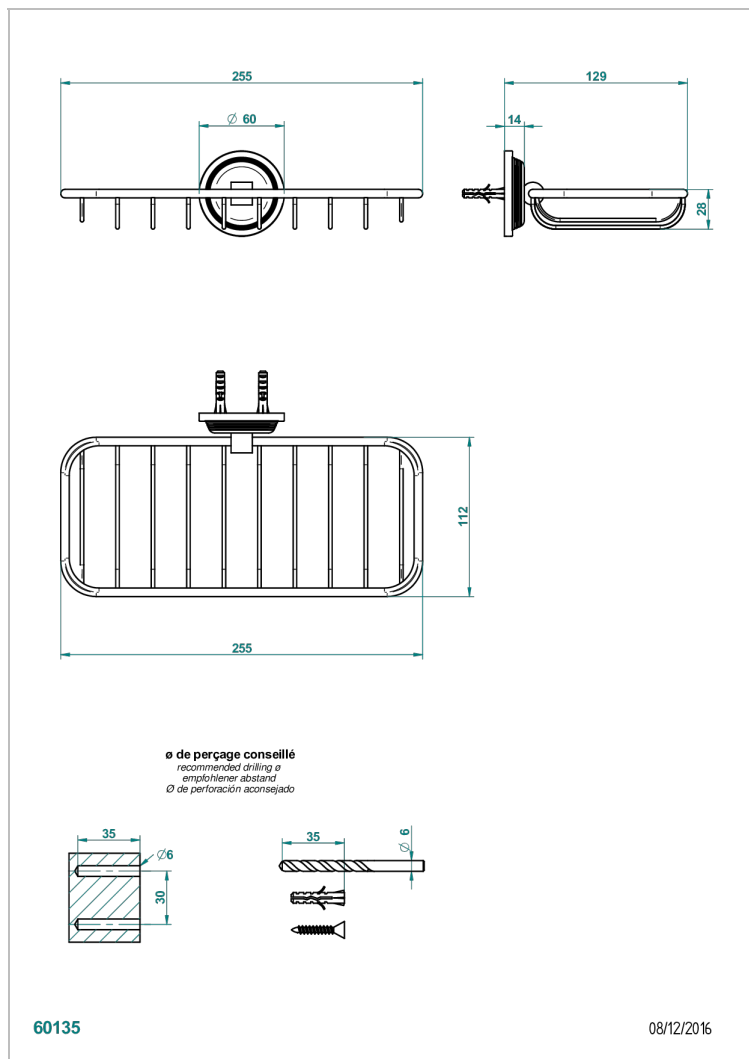

GRAND CENTRAL METAL WITH LEVER

U9L-620A

壁挂式255*112毫米肥皂架

THG[®]
PARIS

特色

- Grand central Metal with lever
- 壁挂式255*112毫米肥皂架

可选饰面

Black ceram - D30
Blush PVD - H62
Graphite PVD - H64
Matt Umber PVD - H67
Matt blush PVD - H60
Matt graphite PVD - H65