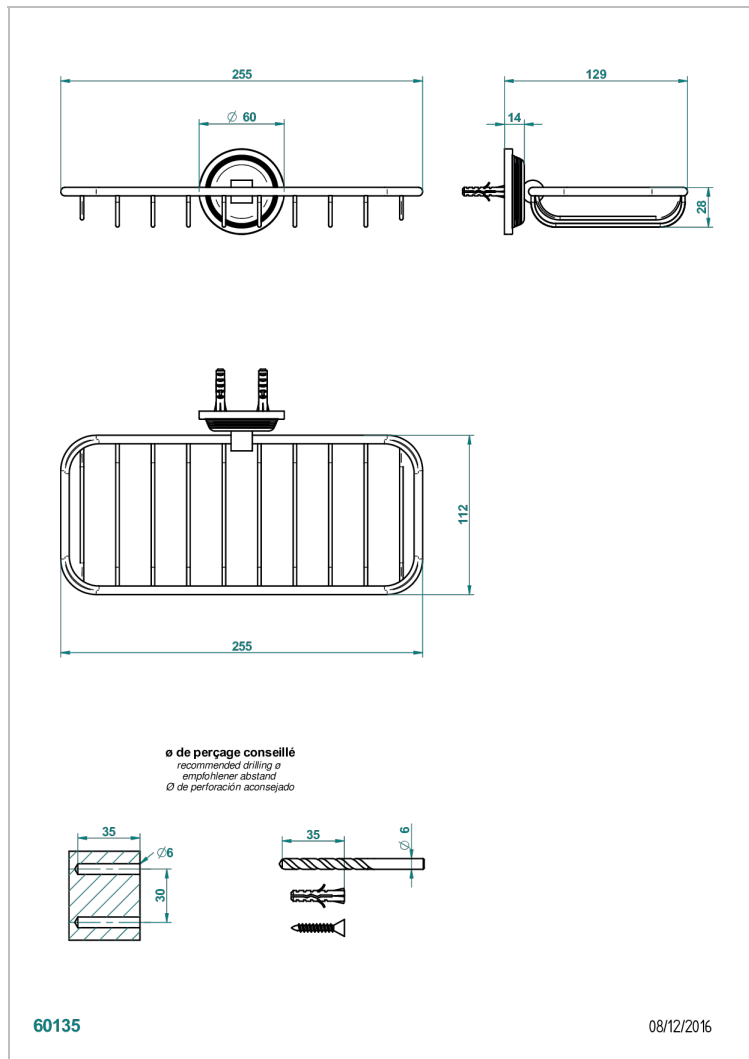

GRAND CENTRAL METAL

U9K-620A

Soap basket, wall mounted 10" x 4"3/8

THG[®]
PARIS

CHARACTERISTIC

- Grand central Metal
- Soap basket, wall mounted 10" x 4"3/8

AVAILABLE FINITIONS

Black ceram - D30
Blush PVD - H62
Brass color PVD - H49
Brown bronze color PVD - F33
Chrome polished - A02
Copper antique matt, coated - H07