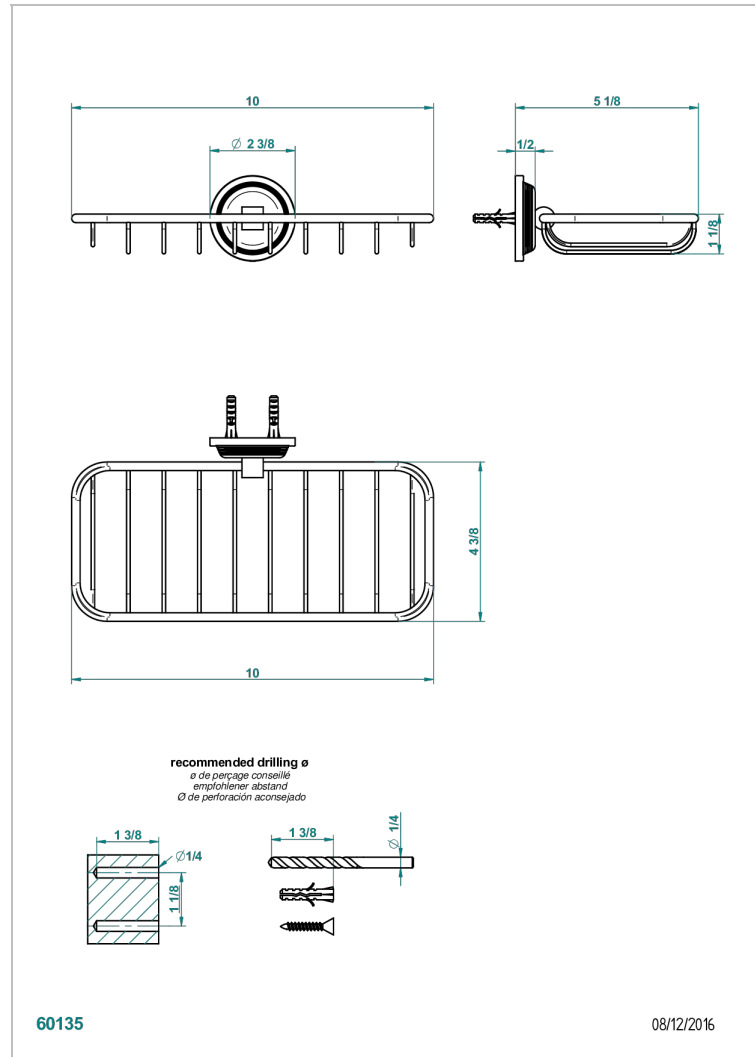

# GRAND CENTRAL METAL

U9K-620A

Soap basket, wall mounted 10" x 4"3/8

THG<sup>®</sup>  
PARIS

## CHARACTERISTIC

- Grand central Metal
- Soap basket, wall mounted 10" x 4"3/8